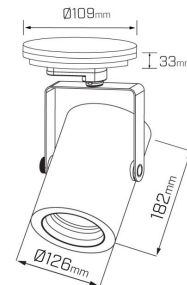

All eyes on Modena!

- Also available in Mini size
- Efficacy of 86lm/W at CRI90
- Precise optics with a rating of <UGR17
- Features enhanced lighting capabilities with honeycomb louver, cross louver and barn door accessories

Product info

System Lumen Range	2190lm — 3170lm
System Power	40W
Forward Current	1000mA
System Efficacy (max.)	79lm/W
Input Voltage	240V
Body/Trim Colour	White, Black
Installation Method	3-Circuit Track Mounted, Surface Mounted
LED Brand	Citizen
IP Rating	IP20
Diffuser	Clear
Dimming Type	Non-Dimmable
Maximum Tilt Angle	90°
Maximum Rotation Angle	350°
Accessories	Without Accessory, Honeycomb Louvre, Cross Louvre, Barn Doors

RoHS

Packaging

Box Weight	2kg
Box Dimensions L x W x H mm	140 mm x 140 mm x 340 mm
Boxes per Carton	10
Carton Dimensions L x W x H mm	720 mm x 310 mm x 370 mm

Polar distribution diagrams

Modena Maxi 11°

Modena Maxi 20°