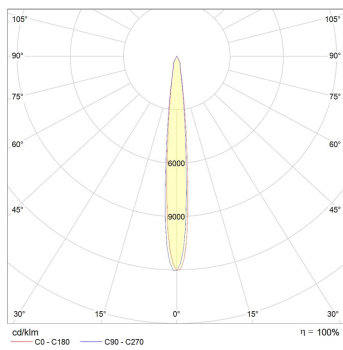

Photometric info

Colour Rendering Index (CRI)	CRI90
Colour Temperature (CCT)	3000K, 3000K Vivid, 3500K, 3500K Vivid, 4000K, 4000K Vivid
Beam Angle	10°, 20°, 45°
Unified Glare Rating (UGR)	<UGR17

Compliance and Features

RoHS

Packaging

Box Weight	2kg
Box Dimensions L x W x H mm	140 mm x 140 mm x 340 mm
Boxes per Carton	10
Carton Dimensions L x W x H mm	720 mm x 310 mm x 370 mm

Polar distribution diagrams

Modena Maxi 11°

Modena Maxi 20°