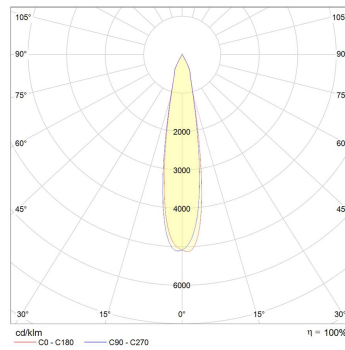

Photometric info

Colour Rendering Index (CRI)	CRI90
Colour Temperature (CCT)	3000K, 3000K Vivid, 3500K, 3500K Vivid, 4000K, 4000K Vivid
Beam Angle	10°, 20°, 45°
Unified Glare Rating (UGR)	<UGR17

Compliance and Features

RoHS

Packaging

Box Weight	2kg
Box Dimensions L x W x H mm	140 mm x 140 mm x 340 mm
Boxes per Carton	10
Carton Dimensions L x W x H mm	720 mm x 310 mm x 370 mm

Polar distribution diagrams

Modena Maxi 11°

Modena Maxi 20°