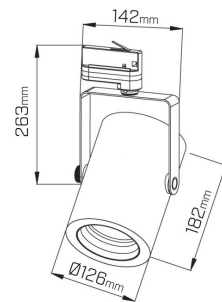

All eyes on Modena!

- Also available in Mini size
- Efficacy of 86lm/W at CRI90
- Precise optics with a rating of <UGR17
- Features enhanced lighting capabilities with honeycomb louver, cross louver and barn door accessories

Product info

System Lumen Range	2190lm — 3170lm
System Power	40W
Forward Current	1000mA
System Efficacy (max.)	79lm/W
Input Voltage	240V
Body/Trim Colour	White, Black
Installation Method	3-Circuit Track Mounted, Surface Mounted
LED Brand	Citizen
IP Rating	IP20
Diffuser	Clear
Dimming Type	Non-Dimmable
Maximum Tilt Angle	90°
Maximum Rotation Angle	350°
Accessories	Without Accessory, Honeycomb Louvre, Cross Louvre, Barn Doors

RoHS

Packaging

Box Weight	2kg
Box Dimensions L x W x H mm	140 mm x 140 mm x 340 mm
Boxes per Carton	10
Carton Dimensions L x W x H mm	720 mm x 310 mm x 370 mm

Polar distribution diagrams

Modena Maxi 11°

Modena Maxi 20°