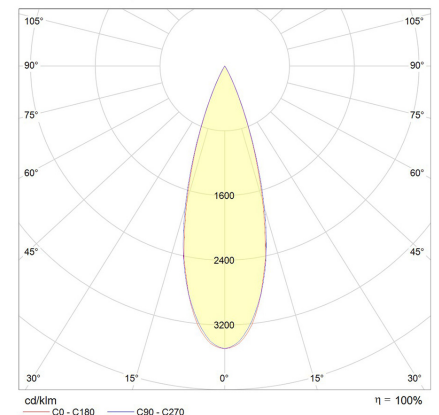

Electrical Specifications

System Power	8W, 12W, 20W
Input Voltage	240V
Control Type	ON/OFF, Phase-Cut, DALI, Casambi
System Efficacy (max.)	89lm/W
Power Factor	0.9

Physical Characteristics

Installation Method	Adjustable Recessed
Trim Finish	White, Black
IP Rating / IK Rating	IP20
Weight	0.5Kgs
Maximum Tilt Angle	15°
Fitting Material	Aluminium

Photometric Info

Luminaire Lumens	695lm, 1070lm, 1775lm
CRI	CR197+
CCT	2700K, 3000K, 4000K
Beam Angle	22°, 32°, 48°
Lumen Maintenance	>66000 hrs (L70 B10)
MacAdam Step	2 Step

Albi Maxi Pro Adjustable 20W

*allowed tolerance in mm

Albi Maxi Pro Adjustable 8W / 12W

*allowed tolerance in mm

Polar Distribution Diagrams

Albi Maxi Pro Adjustable 48°

Albi Maxi Pro Adjustable 22°

Albi Maxi Pro Adjustable 32°

Product Accessories