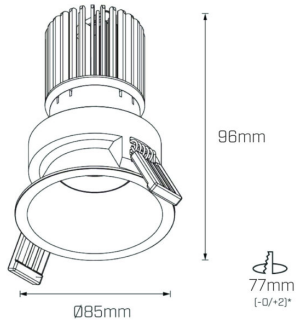

Electrical Specifications

System Power	8W, 12W, 20W
Input Voltage	240V
Control Type	ON/OFF, Phase-Cut, DALI, Casambi
System Efficacy (max.)	89lm/W
Power Factor	0.9

Physical Characteristics

Installation Method	Adjustable Recessed
Trim Finish	White, Black
IP Rating / IK Rating	IP20
Weight	0.5Kgs
Maximum Tilt Angle	15°
Fitting Material	Aluminium

Photometric Info

Luminaire Lumens	695lm, 1070lm, 1775lm
CRI	CR197+
CCT	2700K, 3000K, 4000K
Beam Angle	22°, 32°, 48°
Lumen Maintenance	>66000 hrs (L70 B10)
MacAdam Step	2 Step

Albi Maxi Pro Adjustable 20W

*allowed tolerance in mm

Albi Maxi Pro Adjustable 8W / 12W

*allowed tolerance in mm

Polar Distribution Diagrams

Albi Maxi Pro Adjustable 48°

Albi Maxi Pro Adjustable 22°

Albi Maxi Pro Adjustable 32°

Product Accessories