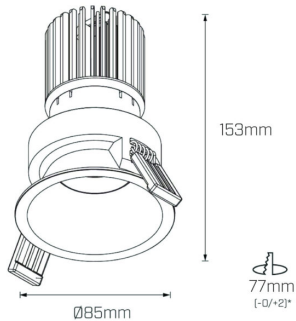

Electrical Specifications

System Power	8W, 12W, 20W
Input Voltage	240V
Control Type	ON/OFF, Phase-Cut, DALI, Casambi
System Efficacy (max.)	89lm/W
Power Factor	0.9

Physical Characteristics

Installation Method	Adjustable Recessed
Trim Finish	White, Black
IP Rating / IK Rating	IP20
Weight	0.5Kgs
Maximum Tilt Angle	15°
Fitting Material	Aluminium

*allowed tolerance in mm

Albi Maxi Pro Adjustable 8W / 12W

*allowed tolerance in mm

Polar Distribution Diagrams

Albi Maxi Pro Adjustable 48°

Albi Maxi Pro Adjustable 22°

Albi Maxi Pro Adjustable 32°

Product Accessories