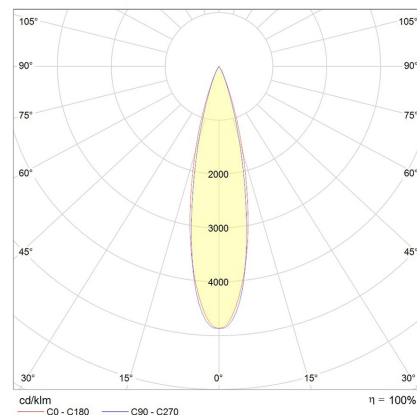

Electrical Specifications

System Power	8W, 12W, 20W
Input Voltage	240V
Control Type	ON/OFF, Phase-Cut, DALI, Casambi
System Efficacy (max.)	89lm/W
Power Factor	0.9

Physical Characteristics

Installation Method	Adjustable Recessed
Trim Finish	White, Black
IP Rating / IK Rating	IP20
Weight	0.5Kgs
Maximum Tilt Angle	15°
Fitting Material	Aluminium

Photometric Info

Luminaire Lumens	695lm, 1070lm, 1775lm
CRI	CR197+
CCT	2700K, 3000K, 4000K
Beam Angle	22°, 32°, 48°
Lumen Maintenance	>66000 hrs (L70 B10)
MacAdam Step	2 Step

Albi Maxi Pro Adjustable 20W

*allowed tolerance in mm

Albi Maxi Pro Adjustable 8W / 12W

*allowed tolerance in mm

Polar Distribution Diagrams

Albi Maxi Pro Adjustable 48°

Albi Maxi Pro Adjustable 22°

Albi Maxi Pro Adjustable 32°

Product Accessories