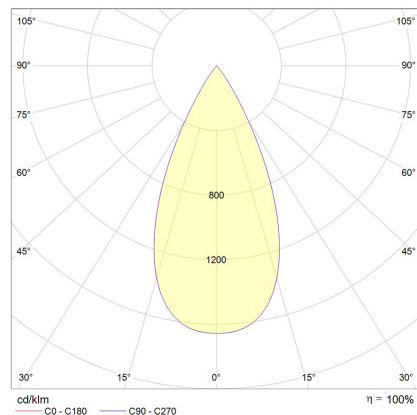

Electrical Specifications

System Power	8W, 12W, 20W
Input Voltage	240V
Control Type	ON/OFF, Phase-Cut, DALI, Casambi
System Efficacy (max.)	89lm/W
Power Factor	0.9

Physical Characteristics

Installation Method	Adjustable Recessed
Trim Finish	White, Black
IP Rating / IK Rating	IP20
Weight	0.5Kgs
Maximum Tilt Angle	15°
Fitting Material	Aluminium

Photometric Info

Luminaire Lumens	695lm, 1070lm, 1775lm
CRI	CR197+
CCT	2700K, 3000K, 4000K
Beam Angle	22°, 32°, 48°
Lumen Maintenance	>66000 hrs (L70 B10)
MacAdam Step	2 Step

Albi Maxi Pro Adjustable 20W

*allowed tolerance in mm

Albi Maxi Pro Adjustable 8W / 12W

*allowed tolerance in mm

Polar Distribution Diagrams

Albi Maxi Pro Adjustable 48°

Albi Maxi Pro Adjustable 22°

Albi Maxi Pro Adjustable 32°

Product Accessories