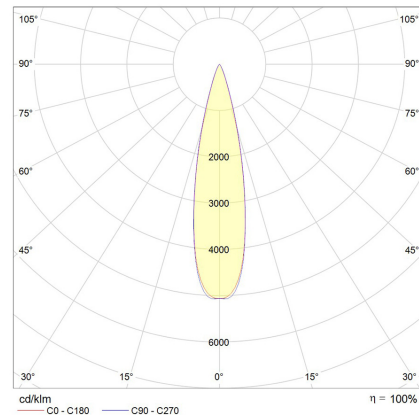

Electrical Specifications

System Power	8W, 12W, 20W
Input Voltage	240V
Control Type	ON/OFF, Phase-Cut, DALI, Casambi
System Efficacy (max.)	87lm/W
Power Factor	0.9

Physical Characteristics

Installation Method	Fixed Recessed
Trim Finish	White, Black
IP Rating / IK Rating	IP20
Weight	0.5Kgs
Fitting Material	Aluminium

Photometric Info

Luminaire Lumens	665lm, 1040lm, 1735lm
CRI	CRi97+
CCT	2700K, 3000K, 4000K
Beam Angle	22°, 32°, 48°
Lumen Maintenance	>66000 hrs (L70 B10)
MacAdam Step	2 Step

Albi Mini Pro IP Fixed 20W

*allowed tolerance in mm

Albi Mini Pro IP Fixed 8W / 12W

*allowed tolerance in mm

Polar Distribution Diagrams

Albi Mini Pro IP Fixed 48°

Albi Mini Pro IP Fixed 22°

Albi Mini Pro IP Fixed 32°

Product Accessories

Without Accessory