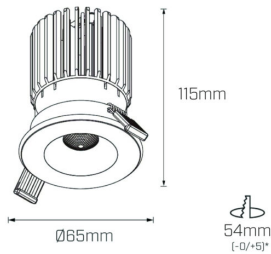

Albi Mini Pro IP Fixed

DOWNLIGHT

Product Code

MD30FR

Technical Description

Compact. Durable. IP54 Protected

- Part of the **InfinitoPRO** range of premium architectural downlights and spotlights
- IP54 rated downlight with a compactly engineered design
- The advanced PMMA hybrid lens, housed in a reflective enclosure, merges two optical designs to deliver a smooth, soft cut-off with precise directional control
- Engineered to reduce light spill and energy waste, providing excellent efficiency without compromising lighting quality or performance
- Ultra-low UGR: low glare and visual comfort in offices, architectural spaces, and public areas
- High fidelity with precise colour accuracy: enhanced rendering of rich, saturated colors and natural skin tones, with CRI97+ and 2-Step MacAdam as standard
- Configure with Honeycomb Louvre or Linear Diffuser accessories
- Albi Pro is available in Mini, Maxi, Fixed, Adjustable, Angular, Pinhole and Oval Pinhole versions
- If you require a customised version of this product, please [contact us](#)

Electrical Specifications

System Power	8W, 12W, 20W
Input Voltage	240V
Control Type	ON/OFF, Phase-Cut, DALI, Casambi
System Efficacy (max.)	87lm/W
Power Factor	0.9

Physical Characteristics

Installation Method	Fixed Recessed
Trim Finish	White, Black
IP Rating / IK Rating	IP20
Weight	0.5Kgs
Fitting Material	Aluminium

Photometric Info

Luminaire Lumens	665lm, 1040lm, 1735lm
CRI	CRi97+
CCT	2700K, 3000K, 4000K
Beam Angle	22°, 32°, 48°
Lumen Maintenance	>66000 hrs (L70 B10)
MacAdam Step	2 Step

Albi Mini Pro IP Fixed 20W

*allowed tolerance in mm

Albi Mini Pro IP Fixed 8W / 12W

*allowed tolerance in mm

Polar Distribution Diagrams

Albi Mini Pro IP Fixed 48°

Albi Mini Pro IP Fixed 22°

Albi Mini Pro IP Fixed 32°

Product Accessories

Without Accessory