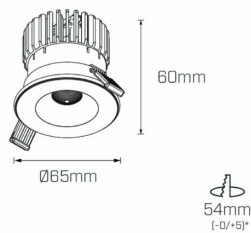

Electrical Specifications

System Power	8W, 12W, 20W
Input Voltage	240V
Control Type	ON/OFF, Phase-Cut, DALI, Casambi
System Efficacy (max.)	87lm/W
Power Factor	0.9

Physical Characteristics

Installation Method	Fixed Recessed
Trim Finish	White, Black
IP Rating / IK Rating	IP20
Weight	0.5Kgs
Fitting Material	Aluminium

Photometric Info

Luminaire Lumens	665lm, 1040lm, 1735lm
CRI	CRi97+
CCT	2700K, 3000K, 4000K
Beam Angle	22°, 32°, 48°
Lumen Maintenance	>66000 hrs (L70 B10)
MacAdam Step	2 Step

Albi Mini Pro IP Fixed 20W

*allowed tolerance in mm

Albi Mini Pro IP Fixed 8W / 12W

*allowed tolerance in mm

Polar Distribution Diagrams

Albi Mini Pro IP Fixed 48°

Albi Mini Pro IP Fixed 22°

Albi Mini Pro IP Fixed 32°

Product Accessories

Without Accessory