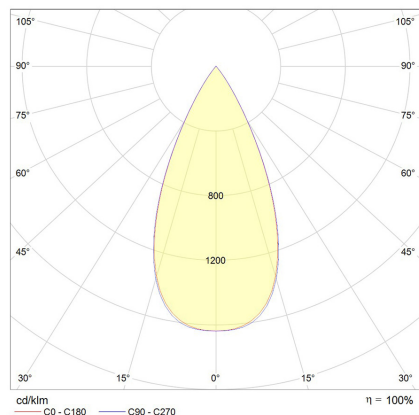

Electrical Specifications

System Power	8W, 12W, 20W
Input Voltage	240V
Control Type	ON/OFF, Phase-Cut, DALI, Casambi
System Efficacy (max.)	87lm/W
Power Factor	0.9

Physical Characteristics

Installation Method	Fixed Recessed
Trim Finish	White, Black
IP Rating / IK Rating	IP20
Weight	0.5Kgs
Fitting Material	Aluminium

Photometric Info

Luminaire Lumens	665lm, 1040lm, 1735lm
CRI	CRi97+
CCT	2700K, 3000K, 4000K
Beam Angle	22°, 32°, 48°
Lumen Maintenance	>66000 hrs (L70 B10)
MacAdam Step	2 Step

Albi Mini Pro IP Fixed 20W

*allowed tolerance in mm

Albi Mini Pro IP Fixed 8W / 12W

*allowed tolerance in mm

Polar Distribution Diagrams

Albi Mini Pro IP Fixed 48°

Albi Mini Pro IP Fixed 22°

Albi Mini Pro IP Fixed 32°

Product Accessories

Without Accessory