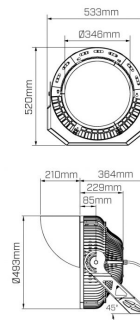

Product info

System Lumen Range	48000lm — 70000lm
System Power	440W, 660W
System Efficacy (max.)	109lm/W
Input Voltage	240V
Body/Trim Colour	Black
Installation Method	Surface Mounted
LED Brand	Lumileds/ Osram
IP Rating	IP65
Dimming Type	0-10V Dimmable, Non-Dimmable
Accessories	Without Accessory

Photometric info

Colour Rendering Index (CRI)	CRI70
Colour Temperature (CCT)	4000K
Beam Angle	14°x14°, 25°x25°, 55°x55°

Compliance and Features

CE RoHS

Packaging

Box Weight	20Kgs
Boxes per Carton	0, 1

Saturn Plus I