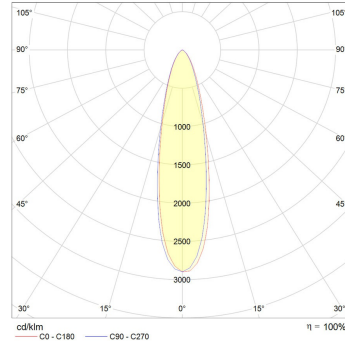

Photometric info

Colour Rendering Index (CRI)	CRI70
Colour Temperature (CCT)	4000K
Beam Angle	14°x14°, 25°x25°, 55°x55°

Compliance and Features

CE RoHS

Packaging

Box Weight	20Kgs
Boxes per Carton	0, 1

Saturn Plus I

FLOOD
LIGHT

Product code MF41

MONDOLUX™
mondolux.com.au

Polar distribution diagrams

Saturn Plus I 15°

Saturn Plus I 25°

Saturn Plus I 55°