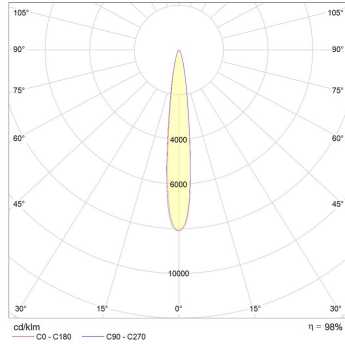

Saturn Plus I

FLOOD
LIGHT

Product code MF41

MONDOLUX™
mondolux.com.au

Polar distribution diagrams

Saturn Plus I 15°