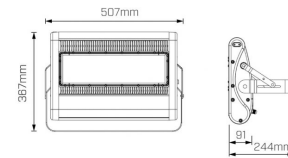

Product info

System Lumen Range	29800lm — 35300lm
System Power	220W, 260W
System Efficacy (max.)	136lm/W
Input Voltage	240V
Body/Trim Colour	Black
Installation Method	Surface Mounted
LED Brand	Lumileds
IP Rating	IP65
Dimming Type	0-10V Dimmable, Non-Dimmable
Accessories	Without Accessory

Photometric info

Colour Rendering Index (CRI)	CRI70
Colour Temperature (CCT)	4000K
Beam Angle	30°x30°, 45°x45°, 60°x135°, 60°x60°, 70°x70°, 85°x135°, 85°x45°, 85°x90°

Compliance and Features

CE RoHS

Palida Plus III