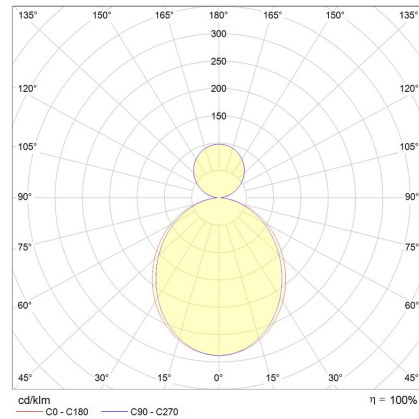

Impact 5075 Up/Down 100°