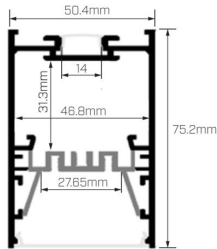

Photometric Info

Luminaire Lumens	2680lm, 2830lm, 2895lm, 2900lm, 3040lm, 3200lm, 3330lm, 3375lm
CRI	CRI90
CCT	3000K, 4000K, Tunable White(2700K-6500K)
Beam Angle	100°, 70° Prismatic
Lumen Maintenance	>81, 000hrs (L70 B30)
MacAdam Step	3 Step