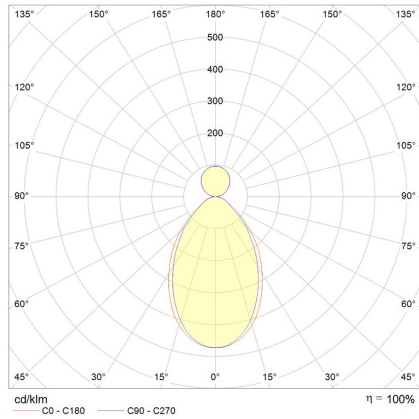

Polar Distribution Diagrams

Impact 5075 Up/Down 70°