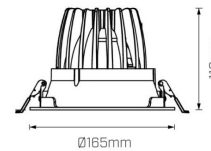

Two thumbs up for low glare and uniform light distribution

- Low glare design: UGR<16
- Smooth distribution with soft cut-off
- High luminous efficacy: >89 lumens per watt
- Great thermal management with a forged aluminium heat sink
- Suitable for educational facilities, offices, corridors, shopping centres and any area where uniformity is key
- Ø145mm cutout

Product info

System Lumen Range	1850lm — 2500lm
System Power	20W, 28W
Forward Current	500mA, 700mA
System Efficacy (max.)	93lm/W
Input Voltage	240V
Body/Trim Colour	White
Installation Method	Fixed Recessed
Dimming Type	Non-Dimmable
Accessories	Without Accessory
Custom Dimming Type	Available on Request

Box Weight	0.9Kgs
Box Dimensions L x W x H mm	170mm x 170mm x 160mm
Boxes per Carton	16
Carton Weight	15.4Kgs
Carton Dimensions L x W x H mm	700mm x 355mm x 385mm

Polar distribution diagrams

Revenna 15°