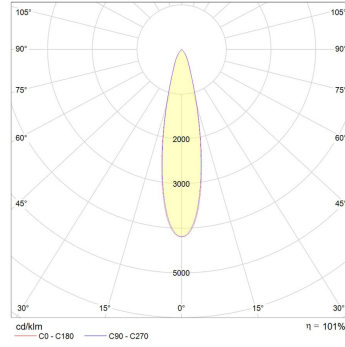

Revenna 24°