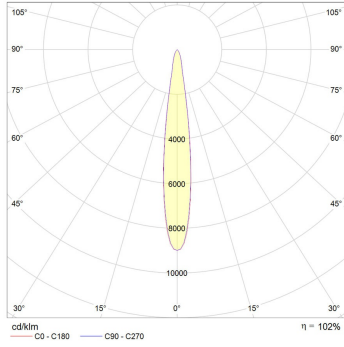

Two thumbs up for low glare and uniform light distribution

- Low glare design: UGR<16
- Smooth distribution with soft cut-off
- High luminous efficacy: >89 lumens per watt
- Great thermal management with a forged aluminium heat sink
- Suitable for educational facilities, offices, corridors, shopping centres and any area where uniformity is key
- Ø145mm cutout

Photometric info

Colour Rendering Index (CRI)	CRI90
Colour Temperature (CCT)	3000K
Beam Angle	15°, 24°, 40°
Unified Glare Rating (UGR)	UGR<16
Custom Colour Temperature (CCT)	Available on Request

Packaging

Box Weight	0.9Kgs
Box Dimensions L x W x H mm	170mm x 170mm x 160mm
Boxes per Carton	16
Carton Weight	15.4Kgs
Carton Dimensions L x W x H mm	700mm x 355mm x 385mm

Polar distribution diagrams

Revenna 15°