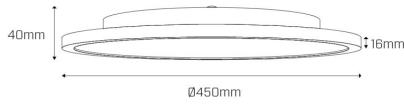

Product Code

MD80

Technical Description

Circle of Elegance

- Orbe 45 Downlight is a versatile and dramatic statement luminaire, equally suited to diffused general lighting or creating an architectural statement
- Part of our Orbe family, in 450mm, 600mm and 900mm diameters with Downlight and Pendant options
- Flexible installation methods including Surface Mounted, Suspended and Rod Suspended options
- Low-glare design with Prismatic diffuser for increased comfort
- If you require a customised version of this product, please [contact us](#)

Electrical Specifications

System Power	18W
Input Voltage	240V
Control Type	ON/OFF, Phase-Cut, DALI
System Efficacy (max.)	115lm/W
Power Factor	>0.9

Physical Characteristics

Installation Method	Surface Mounted
Trim Finish	White, Black
IP Rating / IK Rating	IP20
Weight	4Kgs
Fitting Material	Aluminium

Photometric Info

Luminaire Lumens	2065lm
CRI	CR190
CCT	3000K, 4000K
Beam Angle	90°
Lumen Maintenance	> 54, 000hrs (L70B30)
MacAdam Step	3 Step

Polar Distribution Diagrams

Orbe 45 90° Prismatic