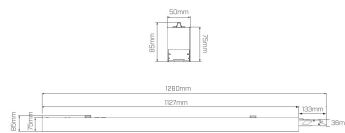

### Product info

System Lumen Range	5100lm — 10400lm
System Power	32W, 40W, 50W, 65W
Forward Current	800mA, 1000mA, 1300mA, 1650mA
System Efficacy Range	159lm/W to 160lm/W
Input Voltage	240V
Body/Trim Colour	White, Black
Installation Method	Surface Mounted / Suspended
LED Brand	Lumileds SMD3030
IP Rating	IP50
Dimming Type	Non-Dimmable
Accessories	Without Accessory
Length	1127mm, 1408mm
Custom Dimming Type	Available on Request