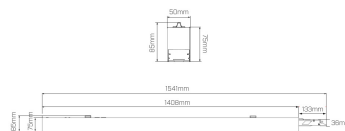

## LED Trunking with Architectural Allure

- Highly energy efficient LED Trunking System with efficacy of up to 160lm/W at CRI80
- Pre-wired with 5 wires. 7 wires also available.
- Multiple beam angle options of 30°, 60°, 90°, 110°, Single Asymmetric (25°), Double Asymmetric (25°)
- Amazing add-on features: Emergency/Sensor/Dimming/Track modules
- Easy installation: simply click to connect multiple, pre-wired lengths together
- A clean & sleek design aesthetic, ideal for residential and architectural lighting
- Looks like extrusion, with more flexibility and less installation time

### Product info

System Lumen Range	5100lm — 10400lm
System Power	32W, 40W, 50W, 65W
Forward Current	800mA, 1000mA, 1300mA, 1650mA
System Efficacy Range	159lm/W to 160lm/W
Input Voltage	240V
Body/Trim Colour	White, Black
Installation Method	Surface Mounted / Suspended
LED Brand	Lumileds SMD3030
IP Rating	IP50
Dimming Type	Non-Dimmable
Accessories	Without Accessory
Length	1127mm, 1408mm
Custom Dimming Type	Available on Request