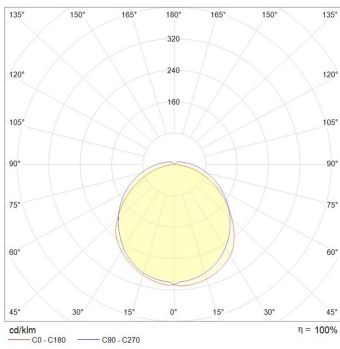

### Product info

System Lumen Range	5100lm — 10400lm
System Power	32W, 40W, 50W, 65W
Forward Current	800mA, 1000mA, 1300mA, 1650mA
System Efficacy Range	159lm/W to 160lm/W
Input Voltage	240V
Body/Trim Colour	White, Black
Installation Method	Surface Mounted / Suspended
LED Brand	Lumileds SMD3030
IP Rating	IP50
Dimming Type	Non-Dimmable
Accessories	Without Accessory
Length	1127mm, 1408mm
Custom Dimming Type	Available on Request

### Photometric info

Colour Rendering Index (CRI)	CRI80
Colour Temperature (CCT)	3000K, 4000K
Beam Angle	30°, 60°, 90°, 110°
Unified Glare Rating (UGR)	<16, <22, <19
Custom Colour Temperature (CCT)	Available on Request

## Polar distribution diagrams

Mons-D 110°

Mons-D 1x30°

Mons-D 2x30°

Mons-D 60°

Mons-D 90°