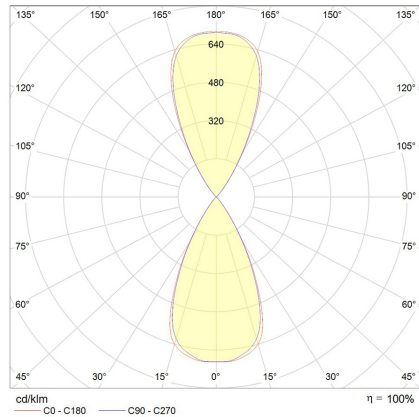

***Please see Warranty Terms & Conditions for further information**

Electrical Specifications

System Power	20W
Input Voltage	240V
Control Type	Phase-Cut
System Efficacy (max.)	103lm/W
Power Factor	0.9

Photometric Info

Luminaire Lumens	2050lm
CRI	CRI90
CCT	3000K
Beam Angle	2x16°, 2x30°, 2x55°
Lumen Maintenance	> 62, 850hrs (L70 B10)
MacAdam Step	3 Step

Physical Characteristics

Installation Method	Surface Mounted
Trim Finish	Black
IP Rating / IK Rating	IP65/ IK06
Fitting Material	Aluminium

Polar Distribution Diagrams

Rho Midi Up/Down 2x55°

Rho Midi Up/Down 2x30°

Rho Midi Up/Down 2x16°