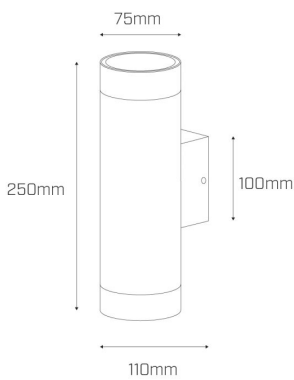

Rho Midi Up/Down

OUTDOOR

Product Code

MO94

Technical Description

Unassuming, but unstoppable

- The Rho Midi Up/Down Wall Light is engineered for commercial outdoor applications, providing exceptional IP65 and IK06 ratings, standard CRI90, and a 5-year warranty*
- Features two non-adjustable beams of light, making it an ideal choice for brightening surrounding areas and highlighting feature walls
- Cross beam Gen-2 lens
- UV stabilised matte finish in black
- Also available in Mini, Midi and Mini Up/Down options
- 3 step MacAdam binning
- If you require a customised version of this product, please [contact us](#)

***Please see Warranty Terms & Conditions for further information**

Electrical Specifications

System Power	20W
Input Voltage	240V
Control Type	Phase-Cut
System Efficacy (max.)	103lm/W
Power Factor	0.9

Photometric Info

Luminaire Lumens	2050lm
CRI	CRI90
CCT	3000K
Beam Angle	2x16°, 2x30°, 2x55°
Lumen Maintenance	> 62, 850hrs (L70 B10)
MacAdam Step	3 Step

Physical Characteristics

Installation Method	Surface Mounted
Trim Finish	Black
IP Rating / IK Rating	IP65/ IK06
Fitting Material	Aluminium

Polar Distribution Diagrams

Rho Midi Up/Down 2x55°

Rho Midi Up/Down 2x30°

Rho Midi Up/Down 2x16°