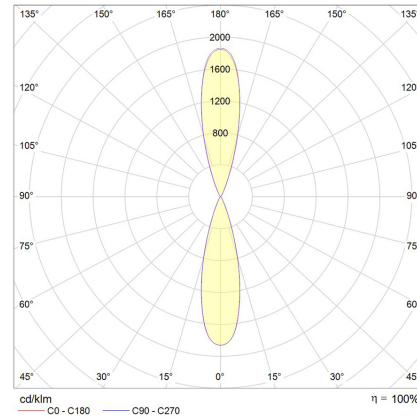

***Please see Warranty Terms & Conditions for further information**

Electrical Specifications

System Power	20W
Input Voltage	240V
Control Type	Phase-Cut
System Efficacy (max.)	103lm/W
Power Factor	0.9

Photometric Info

Luminaire Lumens	2050lm
CRI	CRI90
CCT	3000K
Beam Angle	2x16°, 2x30°, 2x55°
Lumen Maintenance	> 62, 850hrs (L70 B10)
MacAdam Step	3 Step

Physical Characteristics

Installation Method	Surface Mounted
Trim Finish	Black
IP Rating / IK Rating	IP65/ IK06
Fitting Material	Aluminium

Polar Distribution Diagrams

Rho Midi Up/Down 2x55°

Rho Midi Up/Down 2x30°

Rho Midi Up/Down 2x16°