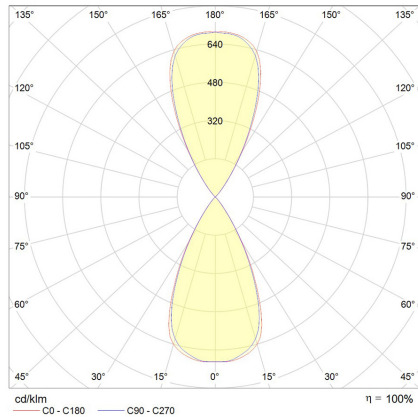

***Please see Warranty Terms & Conditions for further information**

Electrical Specifications

System Power	20W
Input Voltage	240V
Control Type	Phase-Cut
System Efficacy (max.)	103lm/W
Power Factor	0.9

Photometric Info

Luminaire Lumens	2050lm
CRI	CRI90
CCT	3000K
Beam Angle	2x16°, 2x30°, 2x55°
Lumen Maintenance	> 62, 850hrs (L70 B10)
MacAdam Step	3 Step

Physical Characteristics

Installation Method	Surface Mounted
Trim Finish	Black
IP Rating / IK Rating	IP65/ IK06
Fitting Material	Aluminium

Polar Distribution Diagrams

Rho Midi Up/Down 2x55°

Rho Midi Up/Down 2x30°

Rho Midi Up/Down 2x16°