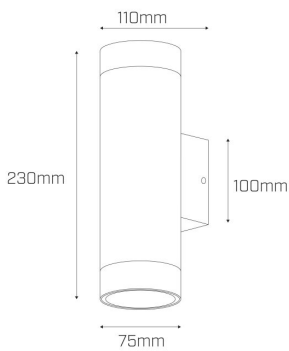

Rho Midi Up/Down

OUTDOOR

Product Code

MO94

Technical Description

Unassuming, but unstoppable

- The Rho Midi Up/Down Wall Light is engineered for commercial outdoor applications, providing exceptional IP65 and IK06 ratings, standard CRI90, and a 5-year warranty*
- Features two non-adjustable beams of light, making it an ideal choice for brightening surrounding areas and highlighting feature walls
- Cross beam Gen-2 lens
- UV stabilised matte finish in black
- Also available in Mini, Midi and Mini Up/Down options
- 3 step MacAdam binning
- If you require a customised version of this product, please [contact us](#)

***Please see Warranty Terms & Conditions for further information**

Electrical Specifications

System Power	20W
Input Voltage	240V
Control Type	Phase-Cut
System Efficacy (max.)	103lm/W
Power Factor	0.9

Photometric Info

Luminaire Lumens	2050lm
CRI	CRI90
CCT	3000K
Beam Angle	2x16°, 2x30°, 2x55°
Lumen Maintenance	> 62, 850hrs (L70 B10)
MacAdam Step	3 Step

Physical Characteristics

Installation Method	Surface Mounted
Trim Finish	Black
IP Rating / IK Rating	IP65/ IK06
Fitting Material	Aluminium

Polar Distribution Diagrams

Rho Midi Up/Down 2x55°

Rho Midi Up/Down 2x30°

Rho Midi Up/Down 2x16°