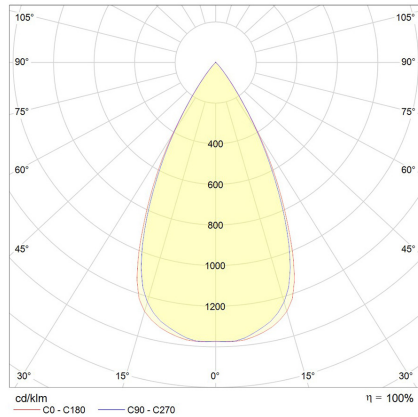

Installation Method	Surface Mounted
Trim Finish	Black
IP Rating / IK Rating	IP65/ IK06
Fitting Material	Aluminium

Photometric Info

Luminaire Lumens	1130lm
CRI	CRI90
CCT	3000K
Beam Angle	16°, 30°, 55°
Lumen Maintenance	> 61,000hrs (L70 B10)
MacAdam Step	3 Step

Polar Distribution Diagrams

Rho Midi 55°

Rho Midi 30°

Rho Midi 16°