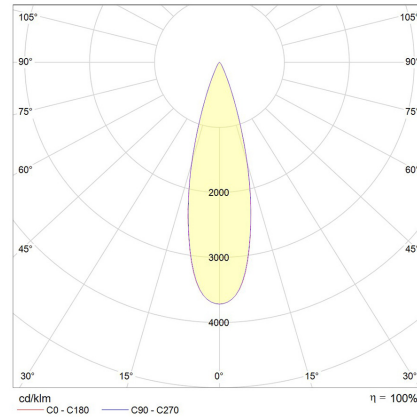

\*Please see Warranty Terms & Conditions for further information

Electrical Specifications

System Power	11W
Input Voltage	240V
Control Type	Phase-Cut
System Efficacy (max.)	103lm/W
Power Factor	0.9

Physical Characteristics

Installation Method	Surface Mounted
Trim Finish	Black
IP Rating / IK Rating	IP65/ IK06
Fitting Material	Aluminium

Photometric Info

Luminaire Lumens	1130lm
CRI	CRI90
CCT	3000K
Beam Angle	16°, 30°, 55°
Lumen Maintenance	> 61,000hrs (L70 B10)
MacAdam Step	3 Step

Polar Distribution Diagrams

Rho Midi 55°

Rho Midi 30°

Rho Midi 16°