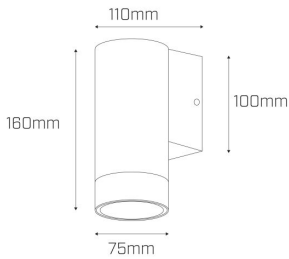

Product Code  
MO93

Technical Description

Minimalism, maximised power

- Crafted exclusively for commercial outdoor applications, the Rho Midi Wall Light features unparalleled IP65 and IK06 ratings, along with standard CRI90 and a 5-year warranty\*
- Cross beam Gen-2 lens
- UV stabilised matte finish in black
- Also available in Mini, Mini Up/Down and Midi Up/Down options
- 3 step MacAdam binning
- If you require a customised version of this product, please [contact us](#).

\*Please see Warranty Terms & Conditions for further information

Electrical Specifications

System Power	11W
Input Voltage	240V
Control Type	Phase-Cut
System Efficacy (max.)	103lm/W
Power Factor	0.9

Physical Characteristics

Installation Method	Surface Mounted
Trim Finish	Black
IP Rating / IK Rating	IP65/ IK06
Fitting Material	Aluminium

Photometric Info

Luminaire Lumens	1130lm
CRI	CRI90
CCT	3000K
Beam Angle	16°, 30°, 55°
Lumen Maintenance	> 61,000hrs (L70 B10)
MacAdam Step	3 Step