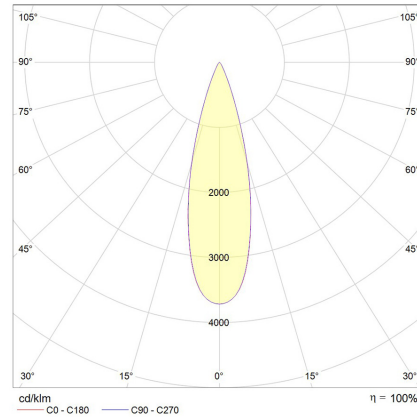

***Please see Warranty Terms & Conditions for further information**

Electrical Specifications

System Power	11W
Input Voltage	240V
Control Type	Phase-Cut
System Efficacy (max.)	103lm/W
Power Factor	0.9

Physical Characteristics

Installation Method	Surface Mounted
Trim Finish	Black
IP Rating / IK Rating	IP65/ IK06
Fitting Material	Aluminium

Photometric Info

Luminaire Lumens	1130lm
CRI	CRI90
CCT	3000K
Beam Angle	16°, 30°, 55°
Lumen Maintenance	> 61,000hrs (L70 B10)
MacAdam Step	3 Step

Polar Distribution Diagrams

Rho Midi 55°

Rho Midi 30°

Rho Midi 16°