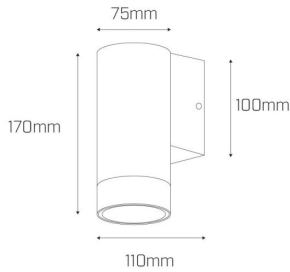

***Please see Warranty Terms & Conditions for further information**

Electrical Specifications

System Power	11W
Input Voltage	240V
Control Type	Phase-Cut
System Efficacy (max.)	103lm/W
Power Factor	0.9

Physical Characteristics

Installation Method	Surface Mounted
Trim Finish	Black
IP Rating / IK Rating	IP65/ IK06
Fitting Material	Aluminium

Photometric Info

Luminaire Lumens	1130lm
CRI	CRI90
CCT	3000K
Beam Angle	16°, 30°, 55°
Lumen Maintenance	> 61,000hrs (L70 B10)
MacAdam Step	3 Step