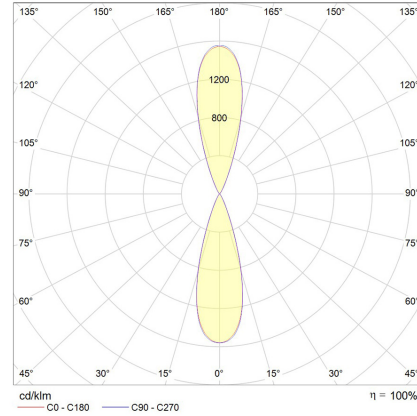

***Please see Warranty Terms & Conditions for further information**

Electrical Specifications

System Power	12W
Input Voltage	240V
Control Type	Phase-Cut
System Efficacy (max.)	77lm/W
Power Factor	0.9

Photometric Info

Luminaire Lumens	920lm
CRI	CRI90
CCT	3000K
Beam Angle	2x14°, 2x32°, 2x48°
Lumen Maintenance	> 62, 850hrs (L70 B10)
MacAdam Step	3 Step

Physical Characteristics

Installation Method	Surface Mounted
Trim Finish	Black
IP Rating / IK Rating	IP65/ IK06
Fitting Material	Aluminium

Polar Distribution Diagrams

Rho Mini Up/Down 2x48°

Rho Mini Up/Down 2x32°

Rho Mini Up/Down 2x14°