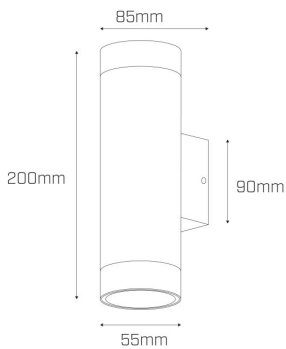

Rho Mini Up/Down

OUTDOOR

Product Code

MO92

Technical Description

A minimalist's powerhouse

- Created exclusively for commercial outdoor applications, the Rho Mini Up/Down Wall Light boasts unmatched IP65 and IK06 ratings, standard CRI90, and a 5-year warranty*
- Designed with two non-adjustable beams of light, this lighting fixture is the perfect choice for both brightening surrounding areas and highlighting feature walls
- Cross beam Gen-2 lens
- UV stabilised matte finish in black
- Also available in Mini, Midi and Midi Up/Down options
- 3 step MacAdam binning
- If you require a customised version of this product, please [contact us](#)

***Please see Warranty Terms & Conditions for further information**

Electrical Specifications

System Power	12W
Input Voltage	240V
Control Type	Phase-Cut
System Efficacy (max.)	77lm/W
Power Factor	0.9

Photometric Info

Luminaire Lumens	920lm
CRI	CRI90
CCT	3000K
Beam Angle	2x14°, 2x32°, 2x48°
Lumen Maintenance	> 62, 850hrs (L70 B10)
MacAdam Step	3 Step

Physical Characteristics

Installation Method	Surface Mounted
Trim Finish	Black
IP Rating / IK Rating	IP65/ IK06
Fitting Material	Aluminium

Polar Distribution Diagrams

Rho Mini Up/Down 2x48°

Rho Mini Up/Down 2x32°

Rho Mini Up/Down 2x14°