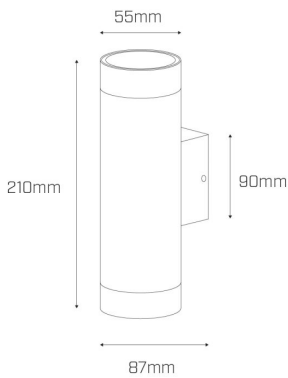

Rho Mini Up/Down

OUTDOOR

Product Code

MO92

Technical Description

A minimalist's powerhouse

- Created exclusively for commercial outdoor applications, the Rho Mini Up/Down Wall Light boasts unmatched IP65 and IK06 ratings, standard CRI90, and a 5-year warranty*
- Designed with two non-adjustable beams of light, this lighting fixture is the perfect choice for both brightening surrounding areas and highlighting feature walls
- Cross beam Gen-2 lens
- UV stabilised matte finish in black
- Also available in Mini, Midi and Midi Up/Down options
- 3 step MacAdam binning
- If you require a customised version of this product, please [contact us](#)

***Please see Warranty Terms & Conditions for further information**

Electrical Specifications

System Power	12W
Input Voltage	240V
Control Type	Phase-Cut
System Efficacy (max.)	77lm/W
Power Factor	0.9

Photometric Info

Luminaire Lumens	920lm
CRI	CRI90
CCT	3000K
Beam Angle	2x14°, 2x32°, 2x48°
Lumen Maintenance	> 62, 850hrs (L70 B10)
MacAdam Step	3 Step

Physical Characteristics

Installation Method	Surface Mounted
Trim Finish	Black
IP Rating / IK Rating	IP65/ IK06
Fitting Material	Aluminium

Polar Distribution Diagrams

Rho Mini Up/Down 2x48°

Rho Mini Up/Down 2x32°

Rho Mini Up/Down 2x14°