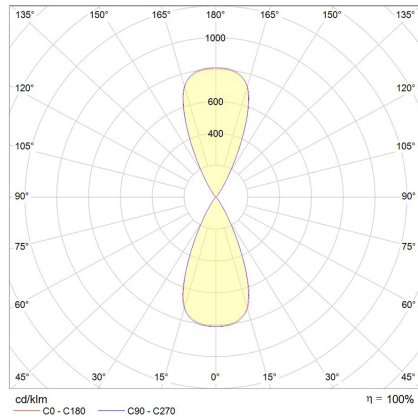

***Please see Warranty Terms & Conditions for further information**

Electrical Specifications

System Power	12W
Input Voltage	240V
Control Type	Phase-Cut
System Efficacy (max.)	77lm/W
Power Factor	0.9

Photometric Info

Luminaire Lumens	920lm
CRI	CRI90
CCT	3000K
Beam Angle	2x14°, 2x32°, 2x48°
Lumen Maintenance	> 62, 850hrs (L70 B10)
MacAdam Step	3 Step

Physical Characteristics

Installation Method	Surface Mounted
Trim Finish	Black
IP Rating / IK Rating	IP65/ IK06
Fitting Material	Aluminium

Polar Distribution Diagrams

Rho Mini Up/Down 2x48°

Rho Mini Up/Down 2x32°

Rho Mini Up/Down 2x14°