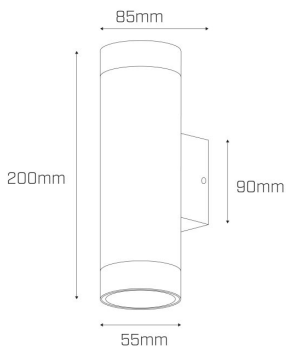

### A minimalist's powerhouse

- Created exclusively for commercial outdoor applications, the Rho Mini Up/Down Wall Light boasts unmatched IP65 and IK06 ratings, standard CRI90, and a 5-year warranty\*
- Designed with two non-adjustable beams of light, this lighting fixture is the perfect choice for both brightening surrounding areas and highlighting feature walls
- Cross beam Gen-2 lens
- UV stabilised matte finish in black
- Also available in Mini, Midi and Midi Up/Down options
- 3 step MacAdam binning
- If you require a customised version of this product, please [contact us](#)

## Electrical Specifications

System Power	12W
Input Voltage	240V
Control Type	Phase-Cut
System Efficacy (max.)	77lm/W
Power Factor	0.9

## Physical Characteristics

Installation Method	Surface Mounted
Trim Finish	Black
IP Rating / IK Rating	IP65/ IK06
Fitting Material	Aluminium