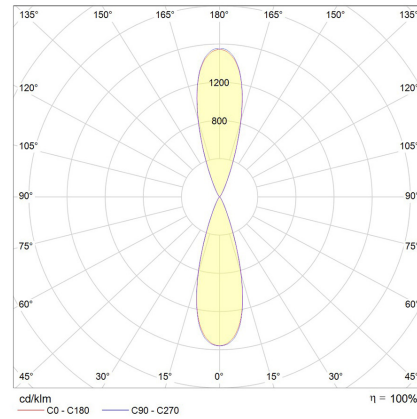

***Please see Warranty Terms & Conditions for further information**

Electrical Specifications

System Power	12W
Input Voltage	240V
Control Type	Phase-Cut
System Efficacy (max.)	77lm/W
Power Factor	0.9

Photometric Info

Luminaire Lumens	920lm
CRI	CRI90
CCT	3000K
Beam Angle	2x14°, 2x32°, 2x48°
Lumen Maintenance	> 62, 850hrs (L70 B10)
MacAdam Step	3 Step

Physical Characteristics

Installation Method	Surface Mounted
Trim Finish	Black
IP Rating / IK Rating	IP65/ IK06
Fitting Material	Aluminium

Polar Distribution Diagrams

Rho Mini Up/Down 2x48°

Rho Mini Up/Down 2x32°

Rho Mini Up/Down 2x14°