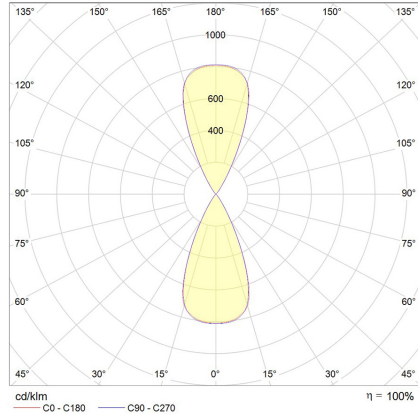

***Please see Warranty Terms & Conditions for further information**

Electrical Specifications

System Power	12W
Input Voltage	240V
Control Type	Phase-Cut
System Efficacy (max.)	77lm/W
Power Factor	0.9

Photometric Info

Luminaire Lumens	920lm
CRI	CRI90
CCT	3000K
Beam Angle	2x14°, 2x32°, 2x48°
Lumen Maintenance	> 62, 850hrs (L70 B10)
MacAdam Step	3 Step

Physical Characteristics

Installation Method	Surface Mounted
Trim Finish	Black
IP Rating / IK Rating	IP65/ IK06
Fitting Material	Aluminium

Polar Distribution Diagrams

Rho Mini Up/Down 2x48°

Rho Mini Up/Down 2x32°

Rho Mini Up/Down 2x14°