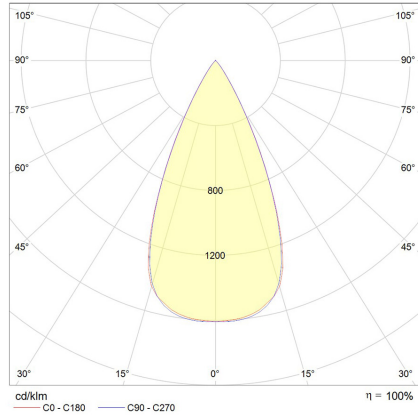

*Please see Warranty Terms & Conditions for further information.

Electrical Specifications

System Power	7W
Input Voltage	240V
Control Type	Phase-Cut
System Efficacy (max.)	66lm/W
Power Factor	0.9

Photometric Info

Luminaire Lumens	465lm
CRI	CRI90
CCT	3000K
Beam Angle	14°, 32°, 48°
Lumen Maintenance	> 61,000hrs (L70 B10)
MacAdam Step	3 Step

Physical Characteristics

Installation Method	Surface Mounted
Trim Finish	Black
IP Rating / IK Rating	IP65/ IK06
Fitting Material	Aluminium

Polar Distribution Diagrams

Rho Mini 48°

Rho Mini 32°

Rho Mini 14°