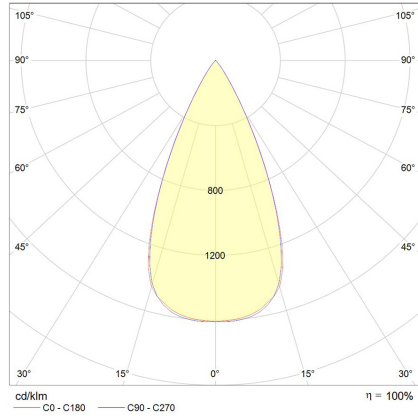

\*Please see Warranty Terms & Conditions for further information.

Electrical Specifications

System Power	7W
Input Voltage	240V
Control Type	Phase-Cut
System Efficacy (max.)	66lm/W
Power Factor	0.9

Photometric Info

Luminaire Lumens	465lm
CRI	CRI90
CCT	3000K
Beam Angle	14°, 32°, 48°
Lumen Maintenance	> 61,000hrs (L70 B10)
MacAdam Step	3 Step

Physical Characteristics

Installation Method	Surface Mounted
Trim Finish	Black
IP Rating / IK Rating	IP65/ IK06
Fitting Material	Aluminium

Polar Distribution Diagrams

Rho Mini 48°

Rho Mini 32°

Rho Mini 14°