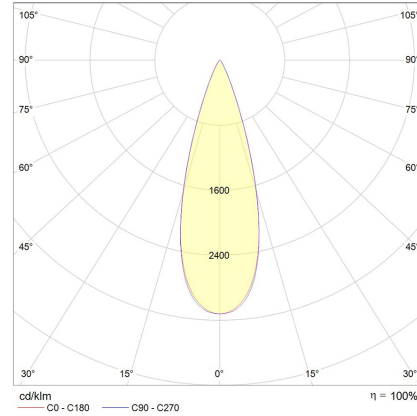

*Please see Warranty Terms & Conditions for further information.

Electrical Specifications

System Power	7W
Input Voltage	240V
Control Type	Phase-Cut
System Efficacy (max.)	66lm/W
Power Factor	0.9

Photometric Info

Luminaire Lumens	465lm
CRI	CRI90
CCT	3000K
Beam Angle	14°, 32°, 48°
Lumen Maintenance	> 61,000hrs (L70 B10)
MacAdam Step	3 Step

Physical Characteristics

Installation Method	Surface Mounted
Trim Finish	Black
IP Rating / IK Rating	IP65/ IK06
Fitting Material	Aluminium

Polar Distribution Diagrams

Rho Mini 48°

Rho Mini 32°

Rho Mini 14°