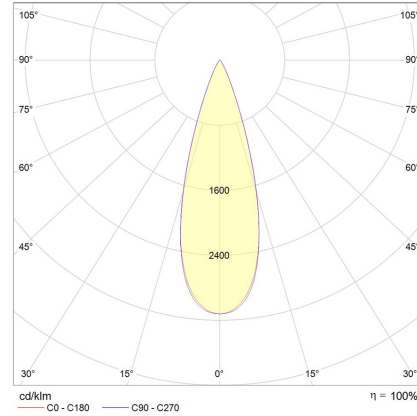

\*Please see Warranty Terms & Conditions for further information.

Electrical Specifications

System Power	7W
Input Voltage	240V
Control Type	Phase-Cut
System Efficacy (max.)	66lm/W
Power Factor	0.9

Photometric Info

Luminaire Lumens	465lm
CRI	CRI90
CCT	3000K
Beam Angle	14°, 32°, 48°
Lumen Maintenance	> 61,000hrs (L70 B10)
MacAdam Step	3 Step

Physical Characteristics

Installation Method	Surface Mounted
Trim Finish	Black
IP Rating / IK Rating	IP65/ IK06
Fitting Material	Aluminium

Polar Distribution Diagrams

Rho Mini 48°

Rho Mini 32°

Rho Mini 14°