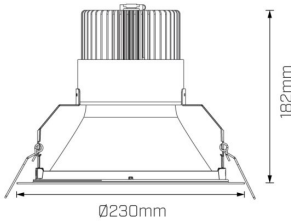

Sorrento Maxi

DOWNLIGHT

Product Code
MD23

Technical Description

For greater coverage and IP protection

- The largest Sorrento - also available in Midi, Mini and Tiny sizes
- Suitable for commercial, facility and hospitality applications
- Wide beam angle of 70°
- Dust and water protected with IP54 rating
- A deep-set light source and chrome reflector ensure low glare and high efficiency
- If you require a customised version of this product, please [contact us](#).

Electrical Specifications

System Power	43W
Input Voltage	240V
Control Type	ON/OFF, 0-10V, Phase-Cut, DALI, Casambi, DMX
System Efficacy (max.)	lm/W

Physical Characteristics

Installation Method	Fixed Recessed
Trim Finish	White
IP Rating / IK Rating	IP54
Weight	0.86Kgs
Fitting Material	Aluminium

Photometric Info

Luminaire Lumens	3890lm
CRI	CRI90, CRI97+
CCT	2700K, 3000K, 3000K ComfoLED, 3000K Vivid, 3500K, 4000K, 4000K ComfoLED
Beam Angle	70°

Polar Distribution Diagrams

Sorrento Maxi 70°