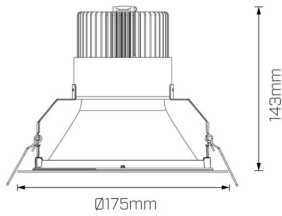

Photometric Info

Luminaire Lumens	2480lm
CRI	CRI90, CRI97+
CCT	2700K, 3000K, 3000K ComfoLED, 3000K Vivid, 3500K, 4000K, 4000K ComfoLED
Beam Angle	70°