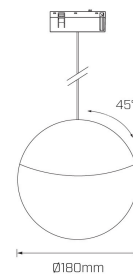

Pendant Perfection

- Part of our Pacto System
- Tilts to desired angle
- Dome shaped diffuser projects the beam angle to a maximum of 100°
- 3m to 6m length suspension cord allows installation for higher ceilings

Product info

System Lumen Range	2181lm
System Power	36W
Forward Current	700mA
System Efficacy Range	61lm/W
Input Voltage	48V DC
Body/Trim Colour	Black
Installation Method	DC-Track Suspended
LED Brand	Cree
Dimming Type	Push Dimmable
Maximum Tilt Angle	45°
Accessories	Without Accessory

Photometric info

Colour Rendering Index (CRI)	CRI90
Colour Temperature (CCT)	3000K
Beam Angle	100°

Compliance

RoHS

Polar distribution diagrams