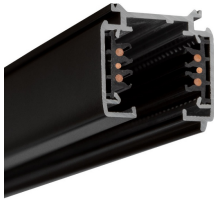

# Power Track DALI Surface Mounted / Suspended

TRACK

Product code MK04

mondolux.com.au

**MONDOLUX™**

## Right on Track

The Mondolux Power Track range suits commercial settings such as offices, retail stores, showrooms and galleries, as well as residential spaces. To allow for multiple switching and dimming capability, Power Track comes in 3 circuit and DALI variations. Available in length options: 1000mm, 2000mm, 3000mm, 4000mm.

### Product info

Body/Trim Colour	White, Black
Installation Method	Surface Mounted / Suspended

### Accessories

Power Track 3-Circuit End Cap	Mondolux Accessories Power Track 3-Circuit/DALI Surface Mounted / Suspended / Recessed End Cap Black	MAK3EC2	Black
Power Track 3-Circuit End Cap	Mondolux Accessories Power Track 3-Circuit/DALI Surface Mounted / Suspended / Recessed End Cap White	MAK3EC1	White
Power Track 3-Circuit/DALI Suspension Kit	Mondolux Accessories Power Track 3-Circuit/DALI Suspension Kit White 3m (Adjustment On Track Side)	MAK3SK1-3	White
Power Track 3-Circuit/DALI Suspension Kit	Mondolux Accessories Power Track 3-Circuit/DALI Suspension Kit White 6m (Adjustment On Track Side)	MAK3SK1-6	White
Power Track 3-Circuit/DALI Suspension Kit	Mondolux Accessories Power Track 3-Circuit/DALI Suspension Kit Black 3m (Adjustment On Track Side)	MAK3SK2-3	Black
Power Track 3-Circuit/DALI Suspension Kit	Mondolux Accessories Power Track 3-Circuit/DALI Suspension Kit Black 6m (Adjustment On Track Side)	MAK3SK2-6	Black
Power Track DALI Flexible Connector	Mondolux Accessories Power Track DALI Surface Mounted / Suspended / Recessed Flexible Connector White	MAK4FC1	White
Power Track DALI Flexible Connector	Mondolux Accessories Power Track DALI Surface Mounted / Suspended / Recessed Flexible Connector Black	MAK4FC2	Black