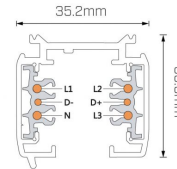

Power Track DALI Surface Mounted / Suspended

TRACK | Product code MK04

Right on Track

The Mondolux Power Track range suits commercial settings such as offices, retail stores, showrooms and galleries, as well as residential spaces. To allow for multiple switching and dimming capability, Power Track comes in 3 circuit and DALI variations. Available in length options: 1000mm, 2000mm, 3000mm, 4000mm.

Product info

Body/Trim Colour	White, Black
Installation Method	Surface Mounted / Suspended

Accessories

Image	Code	Description
	MAK4FC1	Mondolux Accessories Power Track DALI Surface Mounted / Suspended / Recessed Flexible Connector White
	MAK4FC2	Mondolux Accessories Power Track DALI Surface Mounted / Suspended / Recessed Flexible Connector Black

Power Track DALI Surface Mounted / Suspended

TRACK | Product code MK04

Image	Code	T Connector Right 1 White Description
		
	MAK4TC1-R2	Mondolux Accessories Power Track DALI Surface Mounted / Suspended / Recessed T Connector Right 2 White
	MAK4TC2-L1	Mondolux Accessories Power Track DALI Surface Mounted / Suspended / Recessed T Connector Left 1 Black
	MAK4TC2-L2	Mondolux Accessories Power Track DALI Surface Mounted / Suspended / Recessed T Connector Left 2 Black
	MAK4TC2-R1	Mondolux Accessories Power Track DALI Surface Mounted / Suspended / Recessed T Connector Right 1 Black
	MAK4TC2-R2	Mondolux Accessories Power Track DALI Surface Mounted / Suspended / Recessed T Connector Right 2 Black
	MAK4XC1	Mondolux Accessories Power Track DALI Surface Mounted / Suspended / Recessed X Connector White