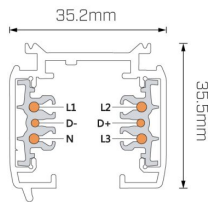

Product Code

MK04SS

Technical Description

Right on Track

- The Mondolux Power Track range suits commercial settings such as offices, retail stores, showrooms and galleries, as well as residential spaces
- To allow for multiple switching and dimming/control capability, Power Track is available in ON/OFF, 0-10V, Phase-Cut, DALI, CASAMBI and DMX
- Available in length options: 1000mm, 2000mm and 3000mm
- If you require a customised version of this product, please [contact us](#)

Physical Characteristics

Installation Method	Surface Mounted / Suspended
Trim Finish	White, Black

Product Accessories

Item	Code	Description
	MAK4FC1	Mondolux Accessories Power Track DALI Surface Mounted / Suspended / Recessed Flexible Connector White
	MAK4FC2	Mondolux Accessories Power Track DALI Surface Mounted / Suspended / Recessed Flexible Connector Black
	MAK4JO1	Mondolux Accessories Power Track DALI Surface Mounted / Suspended / Recessed Joiner White
	MAK4JO2	Mondolux Accessories Power Track DALI Surface Mounted / Suspended / Recessed Joiner Black
	MAK4LC1-L	Mondolux Accessories Power Track DALI Surface Mounted / Suspended / Recessed Left L Connector White
	MAK4LC1-R	Mondolux Accessories Power Track DALI Surface Mounted / Suspended / Recessed Right L Connector White
	MAK4LC2-L	Mondolux Accessories Power Track DALI Surface Mounted / Suspended / Recessed Left L Connector Black
	MAK4LC2-R	Mondolux Accessories Power Track DALI Surface Mounted / Suspended / Recessed Right L Connector Black