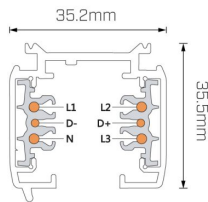

Product Code

MK04SS

Technical Description

Right on Track

- The Mondolux Power Track range suits commercial settings such as offices, retail stores, showrooms and galleries, as well as residential spaces
- To allow for multiple switching and dimming/control capability, Power Track is available in ON/OFF, 0-10V, Phase-Cut, DALI, CASAMBI and DMX
- Available in length options: 1000mm, 2000mm and 3000mm
- If you require a customised version of this product, please [contact us](#)

Physical Characteristics

Installation Method	Surface Mounted / Suspended
Trim Finish	White, Black

Product Accessories

Item	Code	Description
	MAK4FC1	Mondolux Accessories Power Track DALI Surface Mounted / Suspended / Recessed Flexible Connector White
	MAK4FC2	Mondolux Accessories Power Track DALI Surface Mounted / Suspended / Recessed Flexible Connector Black
	MAK4JO1	Mondolux Accessories Power Track DALI Surface Mounted / Suspended / Recessed Joiner White
	MAK4JO2	Mondolux Accessories Power Track DALI Surface Mounted / Suspended / Recessed Joiner Black
	MAK4LC1-L	Mondolux Accessories Power Track DALI Surface Mounted / Suspended / Recessed Left L Connector White
	MAK4LC1-R	Mondolux Accessories Power Track DALI Surface Mounted / Suspended / Recessed Right L Connector White
	MAK4LC2-L	Mondolux Accessories Power Track DALI Surface Mounted / Suspended / Recessed Left L Connector Black