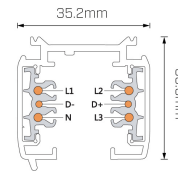

## Right on Track

The Mondolux Power Track range suits commercial settings such as offices, retail stores, showrooms and galleries, as well as residential spaces. To allow for multiple switching and dimming capability, Power Track comes in 3 circuit and DALI variations. Available in length options: 1000mm, 2000mm, 3000mm, 4000mm.

### Product info

Body/Trim Colour	White, Black
Installation Method	Surface Mounted / Suspended