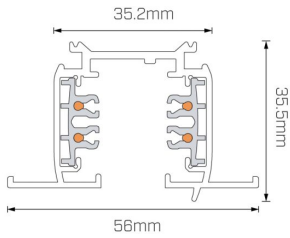

Product Code

MK03RE

Technical Description

Right on Track

- The Mondolux Power Track range suits commercial settings such as offices, retail stores, showrooms and galleries, as well as residential spaces
- To allow for multiple switching and dimming/control capability, Power Track is available in ON/OFF, Phase-Cut and CASAMBI
- Available in length options: 1000mm, 2000mm and 3000mm
- If you require a customised length of this product, please [contact us](#)

Physical Characteristics

Installation Method	Recessed
Trim Finish	White, Black

Power Track 3-Circuit Recessed

TRACK

Product Accessories

Item	Code	Description
	MAK3CC1-L	Mondolux Accessories Power Track 3-Circuit Recessed L Connector Cover White
	MAK3CC1-LE	Mondolux Accessories Power Track 3-Circuit Recessed Live End Connector Cover White
	MAK3CC1-T	Mondolux Accessories Power Track 3-Circuit Recessed T Connector Cover White
	MAK3CC2-L	Mondolux Accessories Power Track 3-Circuit Recessed L Connector Cover Black
	MAK3CC2-LE	Mondolux Accessories Power Track 3-Circuit Recessed Live End Connector Cover Black
	MAK3CC2-T	Mondolux Accessories Power Track 3-Circuit Recessed T Connector Cover Black
	MAK3FC1	Mondolux Accessories Power Track 3-Circuit Surface Mounted / Suspended / Recessed Flexible Connector White
	MAK3FC2	Mondolux Accessories Power Track 3-Circuit Surface Mounted / Suspended / Recessed Flexible Connector Black