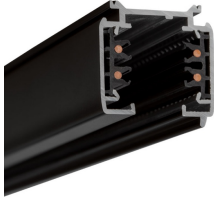

Power Track 3-Circuit Surface Mounted / Suspended

TRACK

Product code MK03

mondolux.com.au

MONDOLUX™

Right on Track

The Mondolux Power Track range suits commercial settings such as offices, retail stores, showrooms and galleries, as well as residential spaces. To allow for multiple switching and dimming capability, Power Track comes in 3 circuit and DALI variations. Available in length options: 1000mm, 2000mm, 3000mm, 4000mm.

Product info

Body/Trim Colour	Black, White
Installation Method	Surface Mounted / Suspended