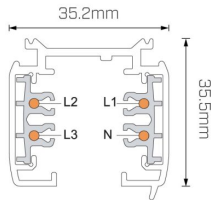

Power Track 3-Circuit Surface Mounted / Suspended

TRACK

Product Code

MK03SS

Technical Description

Right on Track

- The Mondolux Power Track range suits commercial settings such as offices, retail stores, showrooms and galleries, as well as residential spaces
- To allow for multiple switching and dimming/control capability, Power Track is available in ON/OFF, Phase-Cut and CASAMBI
- Available in length options: 1000mm, 2000mm and 3000mm
- If you require a customised length of this product, please [contact us](#)

Physical Characteristics

Installation Method	Surface Mounted / Suspended
Trim Finish	White, Black

Product Accessories

Item	Code	Description
	MAK3FC1	Mondolux Accessories Power Track 3-Circuit Surface Mounted / Suspended / Recessed Flexible Connector White
	MAK3FC2	Mondolux Accessories Power Track 3-Circuit Surface Mounted / Suspended / Recessed Flexible Connector Black
	MAK3JO1	Mondolux Accessories Power Track 3-Circuit Surface Mounted / Suspended / Recessed Joiner White
	MAK3JO2	Mondolux Accessories Power Track 3-Circuit Surface Mounted / Suspended / Recessed Joiner Black
	MAK3LC1-L	Mondolux Accessories Power Track 3-Circuit Surface Mounted / Suspended / Recessed Left L Connector White
	MAK3LC1-R	Mondolux Accessories Power Track 3-Circuit Surface Mounted / Suspended / Recessed Right L Connector White
	MAK3LC2-L	Mondolux Accessories Power Track 3-Circuit Surface Mounted / Suspended / Recessed Left L Connector Black
	MAK3LC2-R	Mondolux Accessories Power Track 3-Circuit Surface Mounted / Suspended / Recessed Right L Connector Black