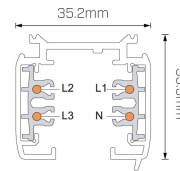

Product info

Body/Trim Colour	Black, White
Installation Method	Surface Mounted / Suspended

Accessories

Power Track 3-Circuit End Cap	Mondolux Accessories Power Track 3-Circuit/DALI Surface Mounted / Suspended / Recessed End Cap Black	MAK3EC2	Black
Power Track 3-Circuit End Cap	Mondolux Accessories Power Track 3-Circuit/DALI Surface Mounted / Suspended / Recessed End Cap White	MAK3EC1	White
Power Track 3-Circuit Flexible Connector	Mondolux Accessories Power Track 3-Circuit Surface Mounted / Suspended / Recessed Flexible Connector Black	MAK3FC2	Black
Power Track 3-Circuit Flexible Connector	Mondolux Accessories Power Track 3-Circuit Surface Mounted / Suspended / Recessed Flexible Connector White	MAK3FC1	White
Power Track 3-Circuit Joiner	Mondolux Accessories Power Track 3-Circuit Surface Mounted / Suspended / Recessed Joiner Black	MAK3JO2	Black
Power Track 3-Circuit Joiner	Mondolux Accessories Power Track 3-Circuit Surface Mounted / Suspended / Recessed Joiner White	MAK3JO1	White
Power Track 3-Circuit L Connector	Mondolux Accessories Power Track 3-Circuit Surface Mounted / Suspended / Recessed Left L Connector Black	MAK3LC2-L	Black
Power Track 3-Circuit L Connector	Mondolux Accessories Power Track 3-Circuit Surface Mounted / Suspended / Recessed Left L Connector White	MAK3LC1-L	White