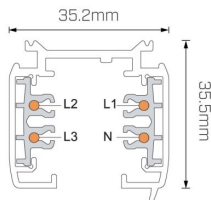

Power Track 3-Circuit Surface Mounted / Suspended

TRACK

Product Code

MK03SS

Technical Description

Right on Track

- The Mondolux Power Track range suits commercial settings such as offices, retail stores, showrooms and galleries, as well as residential spaces
- To allow for multiple switching and dimming/control capability, Power Track is available in ON/OFF, Phase-Cut and CASAMBI
- Available in length options: 1000mm, 2000mm and 3000mm
- If you require a customised length of this product, please [contact us](#)

Physical Characteristics

Installation Method	Surface Mounted / Suspended
Trim Finish	White, Black
Length Options	1000mm, 2000mm, 3000mm

Product Accessories

Item	Code	Description
	MAK3FC1	Mondolux Accessories Power Track 3-Circuit Surface Mounted / Suspended / Recessed Flexible Connector White
	MAK3FC2	Mondolux Accessories Power Track 3-Circuit Surface Mounted / Suspended / Recessed Flexible Connector Black
	MAK3JO1	Mondolux Accessories Power Track 3-Circuit Surface Mounted / Suspended / Recessed Joiner White
	MAK3JO2	Mondolux Accessories Power Track 3-Circuit Surface Mounted / Suspended / Recessed Joiner Black
	MAK3LC1-L	Mondolux Accessories Power Track 3-Circuit Surface Mounted / Suspended / Recessed Left L Connector White
	MAK3LC1-R	Mondolux Accessories Power Track 3-Circuit Surface Mounted / Suspended / Recessed Right L Connector White
	MAK3LC2-L	Mondolux Accessories Power Track 3-Circuit Surface Mounted / Suspended / Recessed Left L Connector Black
	MAK3LC2-R	Mondolux Accessories Power Track 3-Circuit Surface Mounted / Suspended / Recessed Right L Connector Black