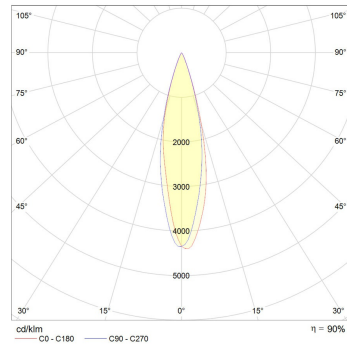

Product info

System Lumen Range	800lm — 940lm
System Power	10W
Forward Current	350mA
System Efficacy Range	80lm/W to 94lm/W
Input Voltage	48V DC
Body/Trim Colour	Black, White
Installation Method	DC-Track Recessed
IP Rating	IP20
Dimming Type	Non-Dimmable
Accessories	Without Accessory

Photometric info

Colour Rendering Index (CRI)	CRI80
Colour Temperature (CCT)	3000K, 4000K
Beam Angle	8°, 13°, 24°

Compliance

RoHS

Polar distribution diagrams

Lucca Mini 13°

Lucca Mini 24°

Lucca Mini 8°