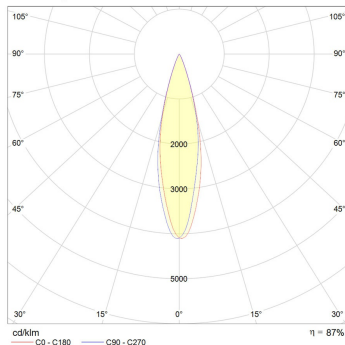

Product info

System Lumen Range	515lm — 590lm
System Power	7W
Forward Current	350mA
System Efficacy Range	74lm/W to 84lm/W
Input Voltage	48V DC
Body/Trim Colour	Black, White
Installation Method	DC-Track Recessed
IP Rating	IP20
Dimming Type	Non-Dimmable
Accessories	Without Accessory

Photometric info

Colour Rendering Index (CRI)	CRI80
Colour Temperature (CCT)	3000K, 4000K
Beam Angle	8°, 13°, 24°

Compliance

RoHS

Polar distribution diagrams

Lucca Tiny 13°

Lucca Tiny 24°

Lucca Tiny 8°