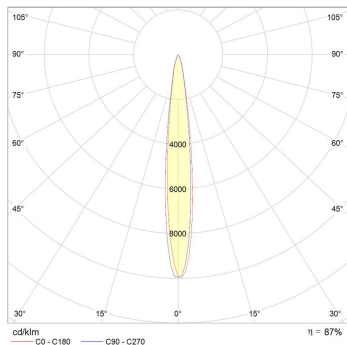

Product info

System Lumen Range	515lm — 590lm
System Power	7W
Forward Current	350mA
System Efficacy Range	74lm/W to 84lm/W
Input Voltage	48V DC
Body/Trim Colour	Black, White
Installation Method	DC-Track Recessed
IP Rating	IP20
Dimming Type	Non-Dimmable
Accessories	Without Accessory

Photometric info

Colour Rendering Index (CRI)	CRI80
Colour Temperature (CCT)	3000K, 4000K
Beam Angle	8°, 13°, 24°

Compliance

RoHS

Polar distribution diagrams

Lucca Tiny 13°

Lucca Tiny 24°

Lucca Tiny 8°