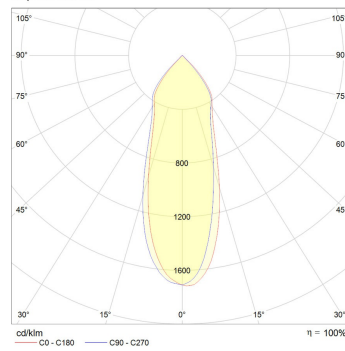

What a bright idea!

- Wattage options: 9.5W, 13.5W
- IP40 rated downlight
- Phase-cut dimmable option available
- Beam angle options: 25°, 35°, 55°

Product info

System Lumen Range	750lm — 1000lm
System Power	9.5W, 13.5W
Forward Current	350mA, 500mA
System Efficacy Range	74lm/W to 79lm/W
Body/Trim Colour	White, Black
Installation Method	Fixed Recessed
IP Rating	IP40
Dimming Type	Non-Dimmable, Phase-Cut Dimmable, DALI Dimmable
Accessories	Without Accessory
Custom Dimming Type	Available on request

Photometric info

Colour Rendering Index (CRI)	CRI80
Colour Temperature (CCT)	2700K, 3000K, 4000K
Beam Angle	25°, 35°, 55°
Light Output Ratio (LOR)	>85%
Custom Colour Temperature (CCT)	Available on request

Box Dimensions L x W x H mm 115 mm x 115 mm x 115 mm

Boxes per Carton 20

Carton Dimensions L x W x H mm 570 mm x 250 mm x 240 mm

Polar distribution diagrams

Capella Tall 25°

Capella Tall 35°

Capella Tall 55°