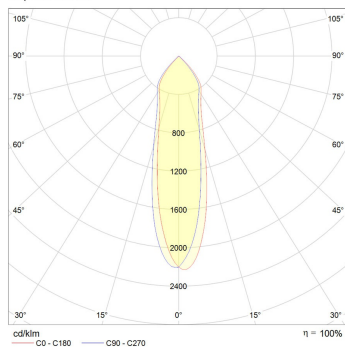

What a bright idea!

- Wattage options: 9.5W, 13.5W
- IP40 rated downlight
- Phase-cut dimmable option available
- Beam angle options: 25°, 35°, 55°

Product info

System Lumen Range	750lm — 1000lm
System Power	9.5W, 13.5W
Forward Current	350mA, 500mA
System Efficacy Range	74lm/W to 79lm/W
Body/Trim Colour	White, Black
Installation Method	Fixed Recessed
IP Rating	IP40
Dimming Type	Non-Dimmable, Phase-Cut Dimmable, DALI Dimmable
Accessories	Without Accessory
Custom Dimming Type	Available on request

Photometric info

Colour Rendering Index (CRI)	CRI80
Colour Temperature (CCT)	2700K, 3000K, 4000K
Beam Angle	25°, 35°, 55°
Light Output Ratio (LOR)	>85%
Custom Colour Temperature (CCT)	Available on request

Box Dimensions L x W x H mm 115 mm x 115 mm x 115 mm

Boxes per Carton 20

Carton Dimensions L x W x H mm 570 mm x 250 mm x 240 mm

Polar distribution diagrams

Capella Tall 25°

Capella Tall 35°

Capella Tall 55°