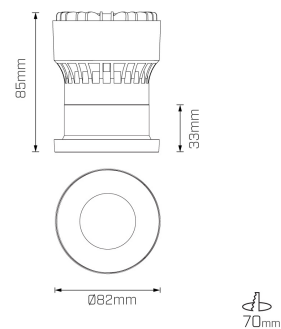

What a bright idea!

- Wattage options: 9.5W, 13.5W
- IP40 rated downlight
- Phase-cut dimmable option available
- Beam angle options: 25°, 35°, 55°

Product info

System Lumen Range	750lm — 1000lm
System Power	9.5W, 13.5W
Forward Current	350mA, 500mA
System Efficacy Range	74lm/W to 79lm/W
Body/Trim Colour	White, Black
Installation Method	Fixed Recessed
IP Rating	IP40
Dimming Type	Non-Dimmable, Phase-Cut Dimmable, DALI Dimmable
Accessories	Without Accessory
Custom Dimming Type	Available on request

Photometric info

Colour Rendering Index (CRI)	CRI80
Colour Temperature (CCT)	2700K, 3000K, 4000K
Beam Angle	25°, 35°, 55°
Light Output Ratio (LOR)	>85%
Custom Colour Temperature (CCT)	Available on request

Compliance

RoHS

Capella Tall

DOWNLIGHT

Product code MD12

mondolux.com.au

MONDOLUX™

Packaging

Box Dimensions L x W x H mm 115 mm x 115 mm x 115 mm

Boxes per Carton 20

Carton Dimensions L x W x H mm 570 mm x 250 mm x 240 mm

Polar distribution diagrams

Capella Tall 25°

Capella Tall 35°

Capella Tall 55°