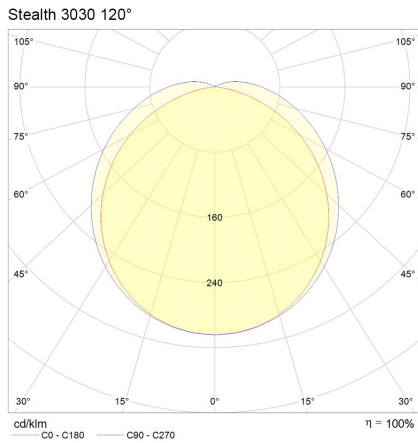

Polar Distribution Diagrams