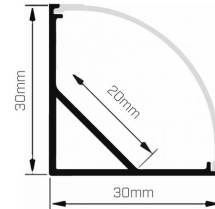

Accessories

Image	Code	Description
	MAE22MC3	Mondolux Accessories Extrusion Mounting Clip Stealth 3030 Corner Mounted Silver