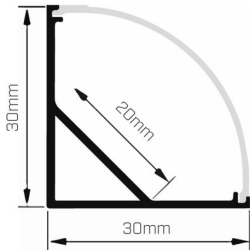

Electrical Specifications

| | |
|---------------|-------------------------|
| System Power | 9.6W, 10W, 14.4W, 19.2W |
| Input Voltage | 24V DC |
| Control Type | ON/OFF, DALI, Casambi |

Photometric Info

Physical Characteristics

| | |
|-----------------------|--|
| Installation Method | Surface Mounted |
| Trim Finish | White, Black, Silver |
| IP Rating / IK Rating | IP20, IP65 |
| Accessories | Linea 9.6W, Linea COB 10W, Linea 14.4W, Linea-Aqua 14.4W, Linea-HE 14.4W, Linea-HE 19.2W |
| Weight | 0.2Kgs |
| Fitting Material | Aluminium |