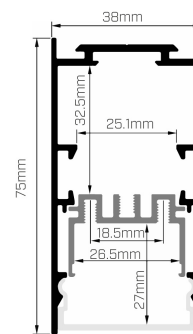

Product info

Body/Trim Colour	Silver
Installation Method	Surface Mounted / Suspended

Impact 3875 Surface Mounted/Suspended

LINEAR LED

Product code ME13

mondolux.com.au

MONDOLUX™

Accessories