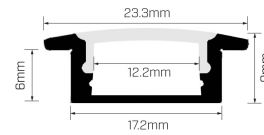

Stealth 1707 Recessed

LINEAR LED

Product code ME04

mondolux.com.au

MONDOLUX™

Miss popular for joinery..

- Ideal for cabinet joinery in many types of applications
- Allows for less routing and more shelf to maintain the strength of the structure
- Paired with our 180LED/m strip you won't see any spots
- A slimline profile to provide efficient lighting for well-designed office and communal spaces

Product info

Body/Trim Colour	White, Black, Silver
Installation Method	Fixed Recessed

Stealth 1707 Recessed

LINEAR LED

Product code ME04

mondolux.com.au

MONDOLUX™

Accessories