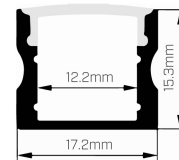

Stealth 1715 Surface Mounted

LINEAR LED

Product code ME05

mondolux.com.au

MONDOLUX™

Mr popular for joinery..

- Ideal for cabinet joinery in many types of applications
- Allows for less routing and more shelf to maintain the strength of the structure
- Can be paired with 60LEDs/m strip and you won't see any spots
- A slimline profile to provide efficient lighting for well-designed office and communal spaces
- Also available in recessed installation

Product info

Body/Trim Colour Silver, White, Black

Installation Method Surface Mounted

Stealth 1715 Surface Mounted

LINEAR LED

Product code ME05

mondolux.com.au

MONDOLUX™