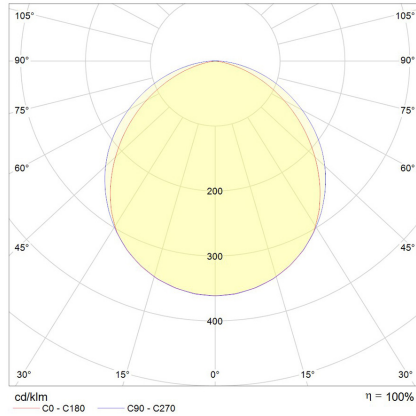

Polar Distribution Diagrams

Stealth 1707 115°