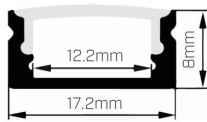

Stealth 1707 Surface Mounted

LINEAR LED

Product Code

ME04SM

Technical Description

The crowd favourite

- Designed for simple surface mounting, the Stealth 1707 Linear LED Extrusion can be effortlessly integrated into any joinery, offering efficient and brilliant illumination that will elevate the look and feel of your space
- A slimline profile with an opal diffuser providing soft and efficient light output for a range of applications, with an optional black diffuser available for greater architectural appeal (available upon request)
- Also available in recessed installation
- RGBW or Tuneable White available upon request
- For customised versions of this product, please [contact us](#)

Electrical Specifications

System Power	5W, 10W, 14.4W
Input Voltage	24V DC
Control Type	ON/OFF, DALI, Casambi, DMX

Photometric Info

Luminaire Lumens	315lm, 530lm, 575lm, 750lm, 1250lm
CRI	CRi90
CCT	2700K, 3000K, 3500K, 4000K
Beam Angle	115°
Lumen Maintenance	>50,000hrs (L70B30)
MacAdam Step	4 Step

Physical Characteristics

Installation Method	Surface Mounted
Trim Finish	White, Black, Silver
IP Rating / IK Rating	IP20, IP65
Accessories	Linea COB 5W 4mm, Linea COB 10W, Linea 14.4W, Linea-Aqua 14.4W, Linea-HE 14.4W
Weight	0.2Kgs
Fitting Material	Aluminium