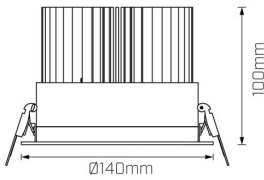

Photometric Info

Luminaire Lumens	1200lm, 1700lm, 2300lm, 2900lm
CRI	CR190
CCT	3000K, 3000K Vivid, 3500K, 4000K
Beam Angle	45°
Lumen Maintenance	> 0.9