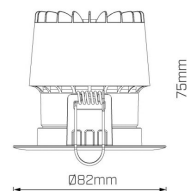

Classic and compact

- Also comes in $\Phi 90$ mm cut-out version
- System lumen range from 750lm - 950lm
- IP rated at IP40
- Compact body with efficient optics

Product info

System Lumen Range	750lm — 950lm
System Power	9.5W, 13.5W
Forward Current	180mA, 250mA
System Efficacy (max.)	79lm/W
Body/Trim Colour	White, Black
Installation Method	Fixed Recessed
IP Rating	IP40
Dimming Type	Non-Dimmable, Phase-Cut Dimmable, DALI Dimmable
Accessories	Without Accessory
Custom Dimming Type	Available on request

Photometric info

Colour Rendering Index (CRI)	CRI90
Colour Temperature (CCT)	2700K, 3000K, 4000K
Beam Angle	24°, 35°, 60°
Custom Colour Temperature (CCT)	Available on request

Compliance and Features

**RoHS**