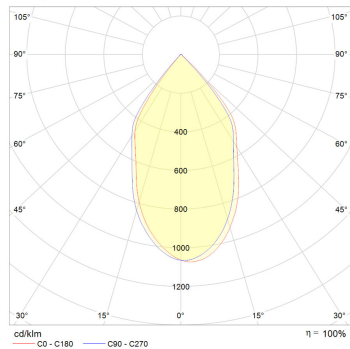

Classic and compact

- Also comes in $\Phi 90$ mm cut-out version
- System lumen range from 750lm - 950lm
- IP rated at IP40
- Compact body with efficient optics

Product info

System Lumen Range	750lm — 950lm
System Power	9.5W, 13.5W
Forward Current	180mA, 250mA
System Efficacy (max.)	79lm/W
Body/Trim Colour	White, Black
Installation Method	Fixed Recessed
IP Rating	IP40
Dimming Type	Non-Dimmable, Phase-Cut Dimmable, DALI Dimmable
Accessories	Without Accessory
Custom Dimming Type	Available on request

Photometric info

Colour Rendering Index (CRI)	CRI90
Colour Temperature (CCT)	2700K, 3000K, 4000K
Beam Angle	24°, 35°, 60°
Custom Colour Temperature (CCT)	Available on request

Compliance and Features

**RoHS**

Stirling 70

DOWNLIGHT | Product code MD05

Polar distribution diagrams

Stirling 70 24°

Stirling 70 36°

Stirling 70 59°