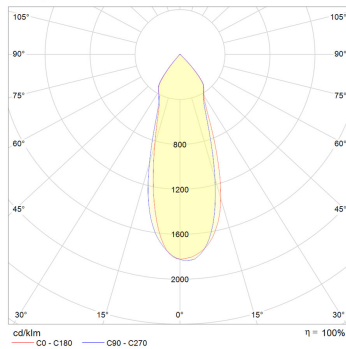

Classic and compact

- Also comes in $\Phi 90$ mm cut-out version
- System lumen range from 750lm - 950lm
- IP rated at IP40
- Compact body with efficient optics

Product info

System Lumen Range	750lm — 950lm
System Power	9.5W, 13.5W
Forward Current	180mA, 250mA
System Efficacy (max.)	79lm/W
Body/Trim Colour	White, Black
Installation Method	Fixed Recessed
IP Rating	IP40
Dimming Type	Non-Dimmable, Phase-Cut Dimmable, DALI Dimmable
Accessories	Without Accessory
Custom Dimming Type	Available on request

Photometric info

Colour Rendering Index (CRI)	CRI90
Colour Temperature (CCT)	2700K, 3000K, 4000K
Beam Angle	24°, 35°, 60°
Custom Colour Temperature (CCT)	Available on request

Compliance and Features

**RoHS**

Stirling 70

DOWNLIGHT | Product code MD05

Polar distribution diagrams

Stirling 70 24°

Stirling 70 36°

Stirling 70 59°