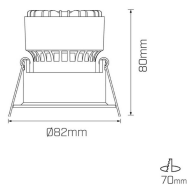

Capella Smooth

DOWNLIGHT