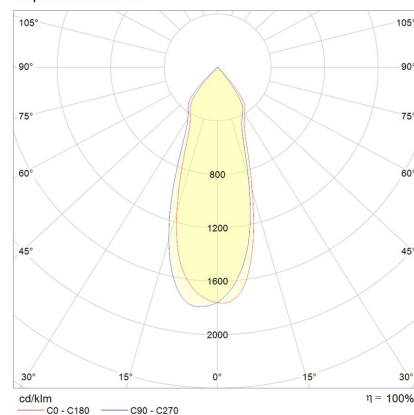

### Architectural elegance

- Efficacy of up to 79lm/W at CRI80
- Beam angle options: 24°, 35°, 60°
- Capella Edge option available as well
- Dimmability: Non-Dim, Phase-Cut
- Comes with IP40 protection (IP44 available on request)

## Photometric Info

<b>Luminaire Lumens</b>	750lm, 950lm
<b>Colour Rendering Index (CRI)</b>	CRI90
<b>Colour Temperature (CCT)</b>	2700K, 3000K, 4000K
<b>Beam Angle</b>	24°, 35°, 60°

## Polar Distribution Diagrams

Capella Smooth 24°

Capella Smooth 36°

Capella Smooth 60°