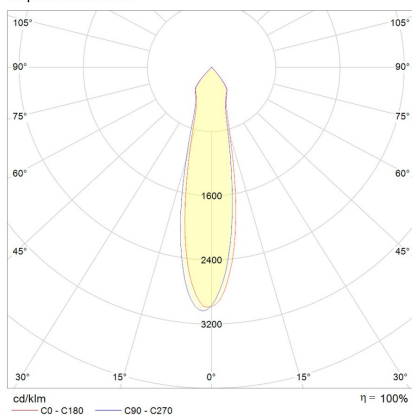

### Architectural elegance

- Efficacy of up to 79lm/W at CRI80
- Beam angle options: 24°, 35°, 60°
- Capella Edge option available as well
- Dimmability: Non-Dim, Phase-Cut
- Comes with IP40 protection (IP44 available on request)

## Electrical Specifications

<b>System Power</b>	9.5W, 13.5W
<b>Control Type</b>	Phase-Cut Dimmable, DALI Dimmable, Non-Dimmable
<b>System Efficacy</b>	79lm/W

## Photometric Info

<b>Luminaire Lumens</b>	750lm, 950lm
<b>Colour Rendering Index (CRI)</b>	CRI90
<b>Colour Temperature (CCT)</b>	2700K, 3000K, 4000K
<b>Beam Angle</b>	24°, 35°, 60°

## Polar Distribution Diagrams

Capella Smooth 24°

Capella Smooth 36°

Capella Smooth 60°