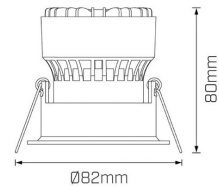

System Lumen Range	750lm — 950lm
System Power	9.5W, 13.5W
Forward Current	180mA, 250mA
System Efficacy (max.)	79lm/W
Body/Trim Colour	White, Black
Installation Method	Fixed Recessed
IP Rating	IP40
Dimming Type	Non-Dimmable, Phase-Cut Dimmable, DALI Dimmable
Accessories	Without Accessory
Custom Dimming Type	Available on request

Compliance and Features

RoHS

Polar distribution diagrams

Capella Edge 24°

Capella Edge 36°

Capella Edge 60°