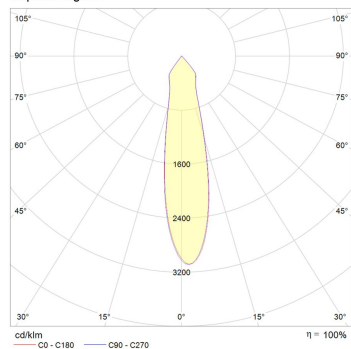

Photometric info

Colour Rendering Index (CRI)	CRI90
Colour Temperature (CCT)	2700K, 3000K, 4000K
Beam Angle	24°, 35°, 60°
Custom Colour Temperature (CCT)	Available on request
Revit Files	Please choose Beam Angle / Power within the Revit file

Compliance and Features

RoHS

Polar distribution diagrams

Capella Edge 24°

Capella Edge 36°

Capella Edge 60°