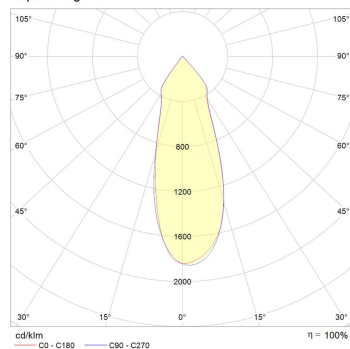

Photometric info

Colour Rendering Index (CRI)	CRI90
Colour Temperature (CCT)	2700K, 3000K, 4000K
Beam Angle	24°, 35°, 60°
Custom Colour Temperature (CCT)	Available on request
Revit Files	Please choose Beam Angle / Power within the Revit file

Compliance and Features

RoHS

Polar distribution diagrams

Capella Edge 24°

Capella Edge 36°

Capella Edge 60°