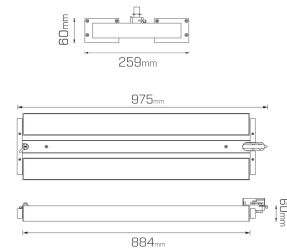

Adaptive, versatile and awesomely aimable

- Linear wall washer tracklight with uniform light distribution
- System efficacy range from 133lm/W to 147lm/W
- Equipped with frosted lens diffuser
- Available in single and duo head

Product info

System Lumen Range	7500lm
System Power	84W
Forward Current	365mA
System Efficacy Range	89lm/W
Body/Trim Colour	White, Black
Installation Method	3-Circuit Track Mounted
LED Brand	Tridonic
Dimming Type	Non-Dimmable
Accessories	Without Accessory
Custom Dimming Type	Available on request

Photometric info

Colour Rendering Index (CRI)	CRI80
Colour Temperature (CCT)	3000K, 4000K
Beam Angle	60°
Light Output Ratio (LOR)	80%
Custom Colour Temperature (CCT)	Available on request

Compliance

Packaging

Box Dimensions L x W x H mm 1000 mm x 150 mm x 150 mm

Boxes per Carton 2

Carton Dimensions L x W x H mm 1040 mm x 290 mm x 260 mm

Polar distribution diagrams