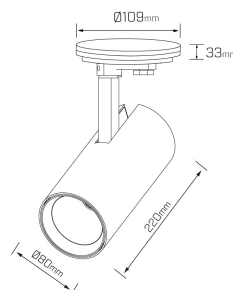

## Like the Mini but ... bigger

- Comes in mini and maxi size versions
- Phase-Cut dimming available
- High efficacy of 82lm/W at CRI90
- 83% LOR efficiency compliment the clean aesthetics

### Product info

System Lumen Range	1800lm
System Power	26W
Forward Current	600mA
System Efficacy Range	69lm/W
Input Voltage	240V
Body/Trim Colour	White, Black
Installation Method	3-Circuit Track Mounted, Surface Mounted
LED Brand	Citizen
IP Rating	IP20
Diffuser	Clear
Dimming Type	Phase-Cut Dimmable, Non-Dimmable
Maximum Tilt Angle	90°
Maximum Rotation Angle	350°
Accessories	Without Accessory
Custom Dimming Type	Available on request

### Photometric info

Colour Rendering Index (CRI)	CRI90
Colour Temperature (CCT)	3000K, 4000K
Beam Angle	12°, 22°, 40°
Light Output Ratio (LOR)	>83%
Custom Colour Temperature (CCT)	Available on request
Revit Files	Please choose Beam Angle / Power within the Revit file