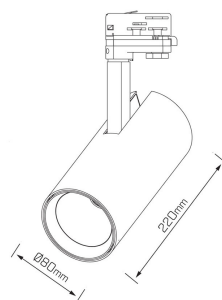

## Like the Mini but ... bigger

- Comes in mini and maxi size versions
- Phase-Cut dimming available
- High efficacy of 82lm/W at CRI90
- 83% LOR efficiency compliment the clean aesthetics

### Product info

System Lumen Range	1800lm
System Power	26W
Forward Current	600mA
System Efficacy Range	69lm/W
Input Voltage	240V
Body/Trim Colour	White, Black
Installation Method	3-Circuit Track Mounted, Surface Mounted
LED Brand	Citizen
IP Rating	IP20
Diffuser	Clear
Dimming Type	Phase-Cut Dimmable, Non-Dimmable
Maximum Tilt Angle	90°
Maximum Rotation Angle	350°
Accessories	Without Accessory
Custom Dimming Type	Available on request