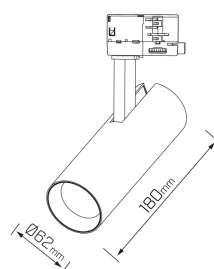

## Slim, smooth and with style

- Sleek and compact design Ø62mm
- Both 1-Circuit and 3-Circuit mounting configurations available
- Beamspreads: Spot, Narrow, Medium, Wide
- Comes in mini and maxi size versions

## Product info

System Lumen Range	1250lm
System Power	15W
Forward Current	350mA
System Efficacy Range	83lm/W
Input Voltage	240V
Body/Trim Colour	White, Black
Installation Method	3-Circuit Track Mounted, 1-Circuit Track Mounted, Surface Mounted
LED Brand	Citizen
IP Rating	IP20
Diffuser	Clear
Dimming Type	Phase-Cut Dimmable, Non-Dimmable
Maximum Tilt Angle	90°
Maximum Rotation Angle	350°
Accessories	Without Accessory
Custom Dimming Type	Available on request