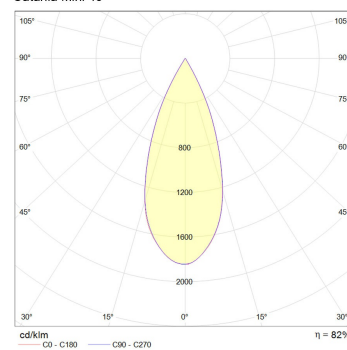

## Slim, smooth and with style

- Sleek and compact design Ø62mm
- Both 1-Circuit and 3-Circuit mounting configurations available
- Beamspreads: Spot, Narrow, Medium, Wide
- Comes in mini and maxi size versions

## Photometric info

Colour Rendering Index (CRI)	CRI90
Colour Temperature (CCT)	2700K, 3000K, 3500K, 4000K
Beam Angle	17°, 20°, 40°, 55°
Light Output Ratio (LOR)	>77%
Custom Colour Temperature (CCT)	Available on request
Revit Files	Please choose Beam Angle / Power within the Revit file

## Polar distribution diagrams

Catania Mini 17°

Catania Mini 20°

Catania Mini 40°

Catania Mini 55°