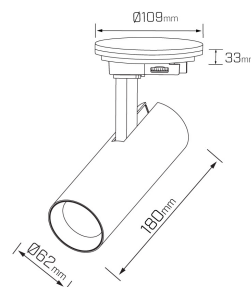

## Slim, smooth and with style

- Sleek and compact design Ø62mm
- Both 1-Circuit and 3-Circuit mounting configurations available
- Beamspreads: Spot, Narrow, Medium, Wide
- Comes in mini and maxi size versions

## Product info

System Lumen Range	1250lm
System Power	15W
Forward Current	350mA
System Efficacy Range	83lm/W
Input Voltage	240V
Body/Trim Colour	White, Black
Installation Method	3-Circuit Track Mounted, 1-Circuit Track Mounted, Surface Mounted
LED Brand	Citizen
IP Rating	IP20
Diffuser	Clear
Dimming Type	Phase-Cut Dimmable, Non-Dimmable
Maximum Tilt Angle	90°
Maximum Rotation Angle	350°
Accessories	Without Accessory
Custom Dimming Type	Available on request

## Packaging

Box Weight	0.60kg
Box Dimensions L x W x H mm	280 mm x 105 mm x 80 mm
Boxes per Carton	16
Carton Dimensions L x W x H mm	440 mm x 300 mm x 340 mm